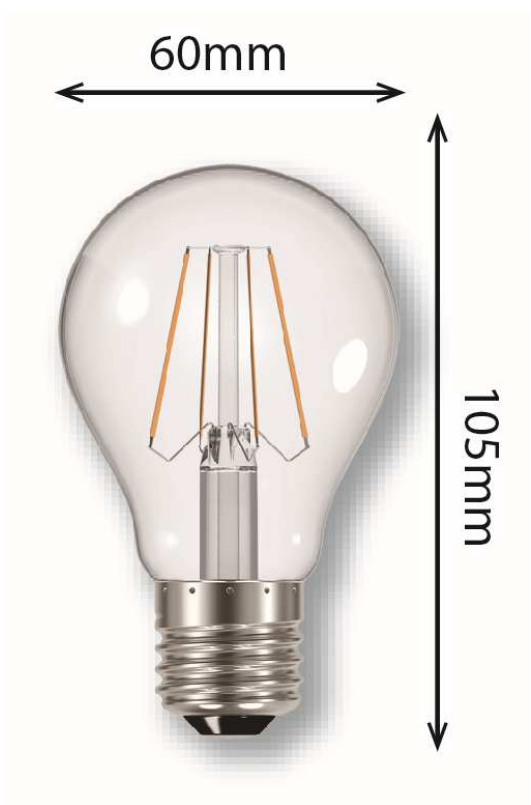

4.4w E27 | GLS | 2700K | 470lm | 15,000 hrs

Product Code	LED0044
Wattage	4.4w
Voltage	220-240v
CAP	E27
Cover	Clear
Lumens (lm)	470lm
Colour Temperature (k)	2700k
Colour	Warm White
Equivalent Wattage	40w
Life Time	15,000 hours
Switching Cycles	40,000 hours
Energy Rating	A+
Dimmable?	Yes
Beam Angle	320°
PF	>0.7
CRI (Ra)	80
Protection Class	IP20
Body Material	Glass
Operational temperature	-20° - +40° C
Product Dimensions (LxD)	60 x 105mm
Product weight	35g
Inner Carton Quantity	10 units
Outer Carton Quantity	50 units
Minimum Order Quantity	10 units
Warranty	3 years