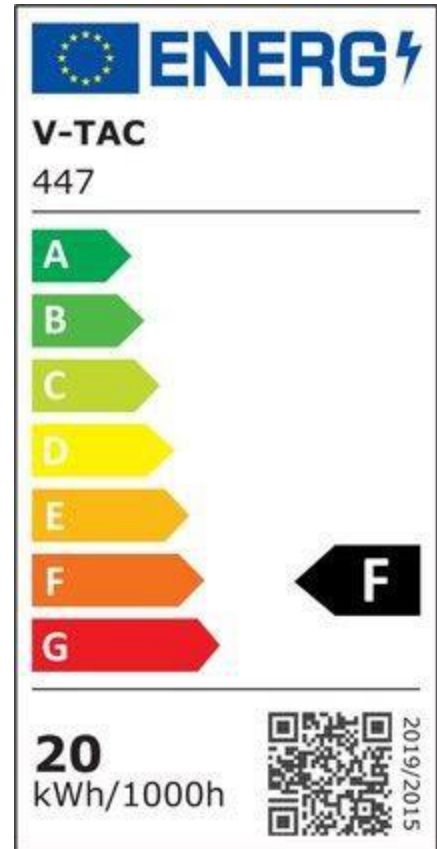

General Information

LED Chip

SAMSUNG Chip

Lifespan

30 000 hrs

Electrical Data

Wattage

20W

Voltage

AC: 220-240V

Frequency 50Hz

Power Factor >0.9

Technical Data

Light color

White

Color Temperature

Body Colour

Grey

Capabilities

Starting Time 100% ON

0.001 sec (instant on)

Color stability <6

Luminous intensity, Cd 509.29 Cd Max.

On/Off cycles >15000

IP Rating IP65

IK Rating IK05

Dimensions

Size

153 x 132 x 27 mm

Product Data Order

code

447