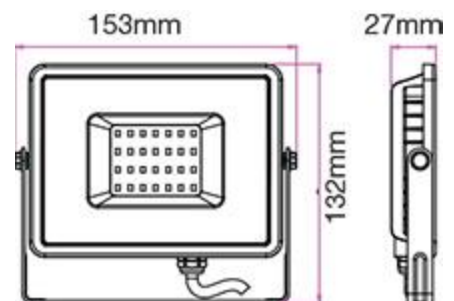

IP Rating IP65

IK Rating IK05

Dimensions

Size

153 x 132 x 27 mm

Product Data Order

code

447