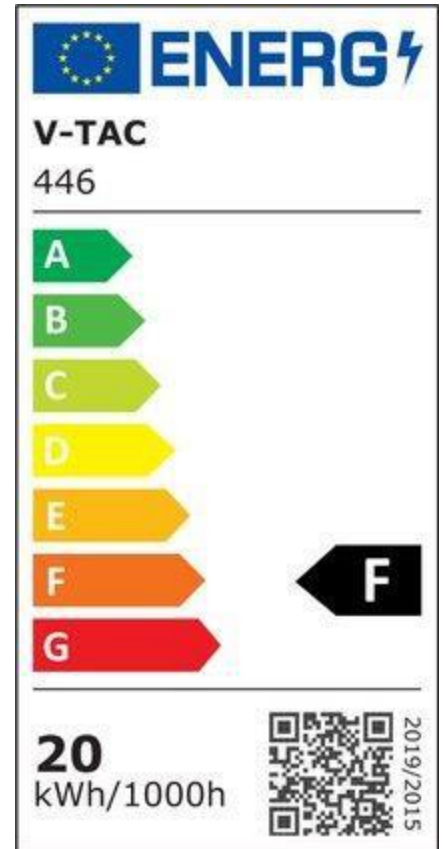

General Information

LED Chip

SAMSUNG Chip

Lifespan

30 000 hrs

Electrical Data

Wattage

20W

Voltage

AC: 220-240V

Frequency

50Hz

Power Factor

>0.9

Technical Data

Light color

Die cast aluminum

Body Colour

Grey

Capabilities

Starting Time 100% ON

0.001 sec (instant on)

Color stability <6

Luminous intensity, Cd 509.29 Cd Max.

On/Off cycles >15000

IP Rating IP65

IK Rating IK05

Dimensions

Size

153 x 132 x 27 mm

Product Data Order

code