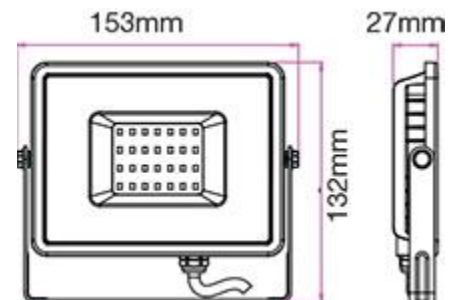

On/Off cycles >15000

IP Rating IP65

IK Rating IK05

Dimensions

Size

153 x 132 x 27 mm

Product Data Order

code