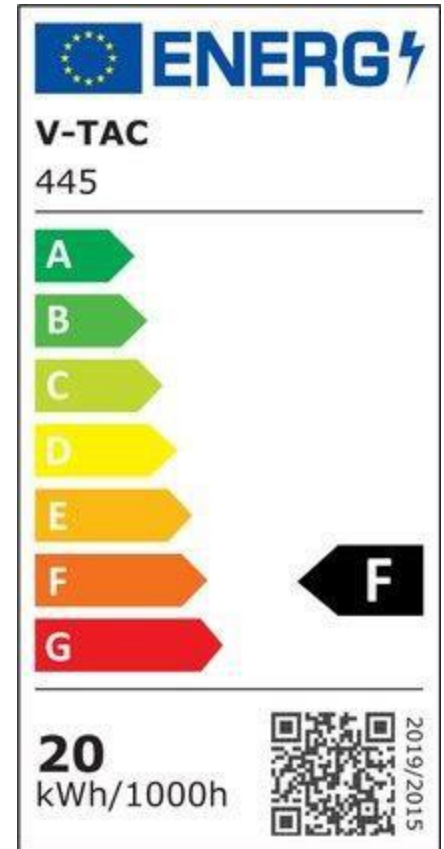

General Information

LED Chip

SAMSUNG Chip

Lifespan

30 000 hrs

Electrical Data

Wattage

20W

Voltage

AC: 220-240V

Frequency

50Hz

Power Factor

>0.9

Technical Data

Light color

Warm White

Color Temperature

3000K

Luminous flux (lm)

1600 lm

Color Rendering Index CRI >80

Body Details

Material

Die cast aluminum

Body Colour

Grey

Capabilities

Starting Time 100% ON

0.001 sec (instant on)

Color stability

<6

Luminous intensity, Cd

509.29 Cd Max.

On/Off cycles

>15000

IP Rating IP65

IK Rating IK05