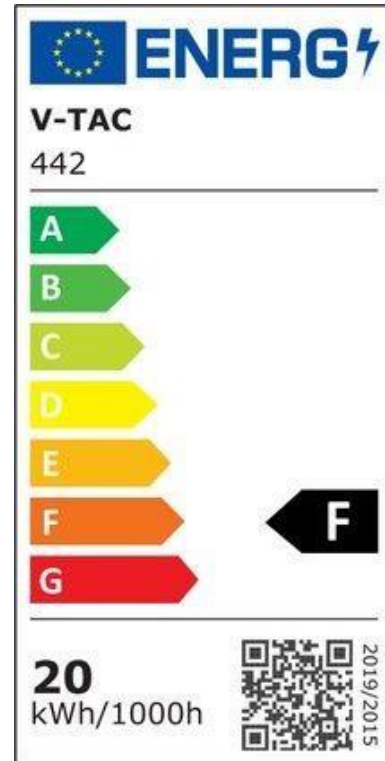

## Capabilities

### Starting Time 100% ON

0.001 sec (instant on)

### Color stability <6

Luminous intensity, Cd 509.29 Cd Max.

On/Off cycles >15000

IP Rating IP65

IK Rating IK05