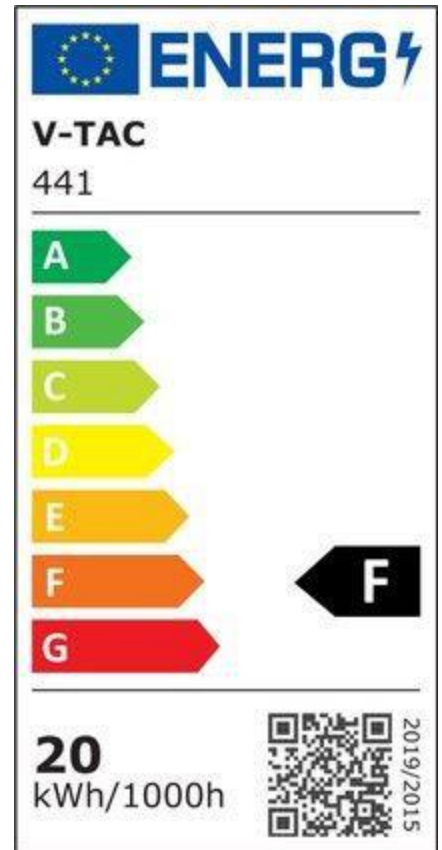

General Information

LED Chip

SAMSUNG Chip

Lifespan

30 000 hrs

Electrical Data

Wattage

20W

Voltage

AC: 220-240V

Frequency

50Hz

Power Factor >0.9

Technical Data

Light color

White

Color Temperature

6400K

Luminous flux (lm)

1600 lm

Color Rendering Index CRI >80

Body Details

Material

Die cast aluminum

Body Colour Black

Capabilities

Starting Time 100% ON

0.001 sec (instant on)

Color stability <6

Luminous intensity, Cd 509.29 Cd Max.

On/Off cycles >15000

IP Rating IP65

IK Rating IK05