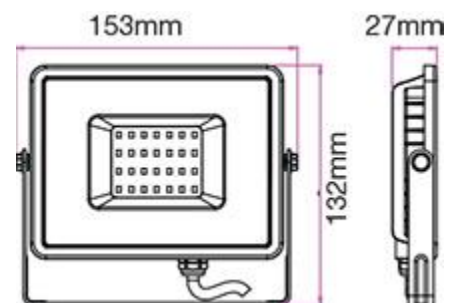

IK Rating IK05

Dimensions

Size

153 x 132 x 27 mm

Product Data Order

code

441

Product code