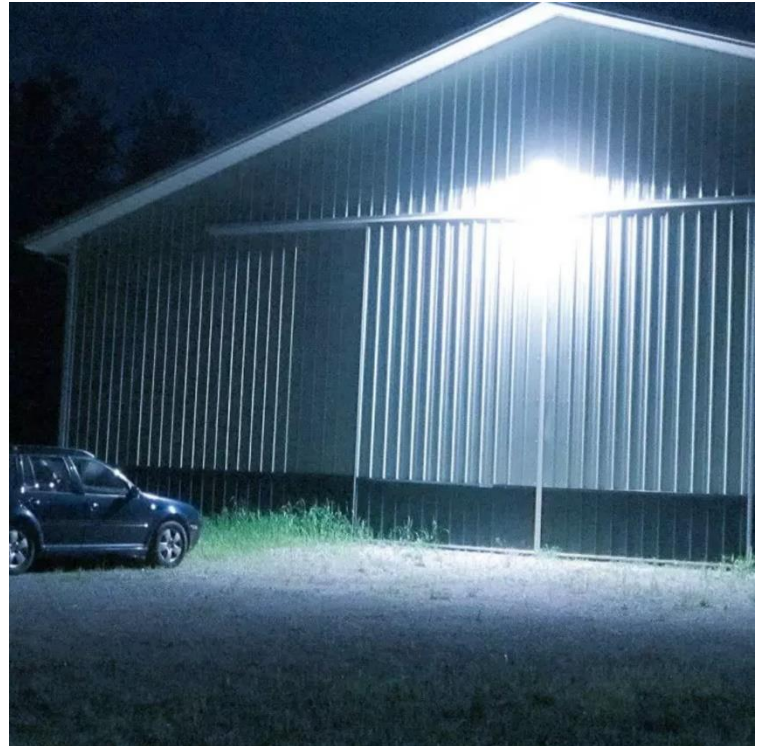

Brand

V-TAC

Warranty

5 years

Additional information

Grey glass

Exterior Lights UK Ltd

TMS House, Cray Avenue, Orpington, Kent. BR5