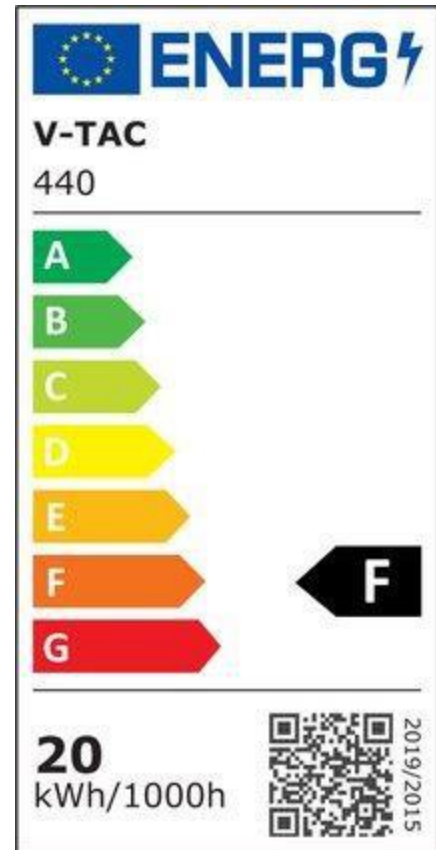

General Information

LED Chip

SAMSUNG Chip

Lifespan

30 000 hrs

Electrical Data

Wattage

20W

Voltage

AC: 220-240V

Frequency 50Hz

Power Factor >0.9

Technical Data

Light color

Natural White

Color Temperature

4000K

Luminous flux (lm)

1600 lm

Color Rendering Index CRI

>80

Body Details

Material

Die cast aluminum

Body Colour Black

Capabilities

Starting Time 100% ON

0.001 sec (instant on)

Color stability <6

Luminous intensity, Cd 509.29 Cd Max.

On/Off cycles >15000

IP Rating IP65

IK Rating IK05