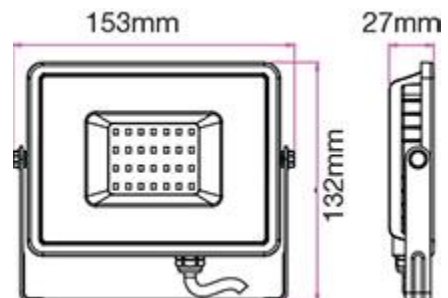

IK Rating IK05

Dimensions

Size

153 x 132 x 27 mm

Product Data Order

code

440

Product code