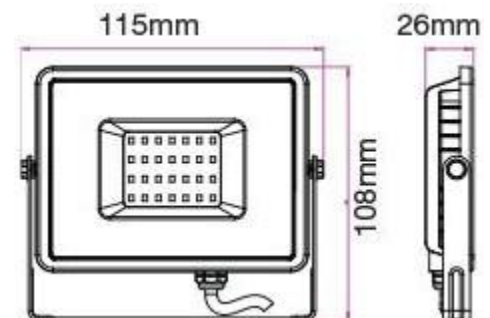

Specifications

General Information

LED Chip
SAMSUNG Chip
Lifespan
30 000 hrs

Electrical Data

Wattage
10W
Voltage
AC: 220-240V

Technical Data

Light color
Warm White
Color Temperature
3000K
Luminous flux (lm)
800 lm
Color Rendering Index CRI
>80

Body Details

Material
Die cast aluminum
Body Colour
Black

Capabilities

Starting Time 100% ON
0.001 sec (instant on)
Color stability <6
Luminous intensity, Cd
254.64 Cd Max.
On/Off cycles >15000
IP Rating IP65
IK Rating IK05

Dimensions

Size

115 x 108 x 26 mm

Product Data

Order code

424

Product code

VT-10