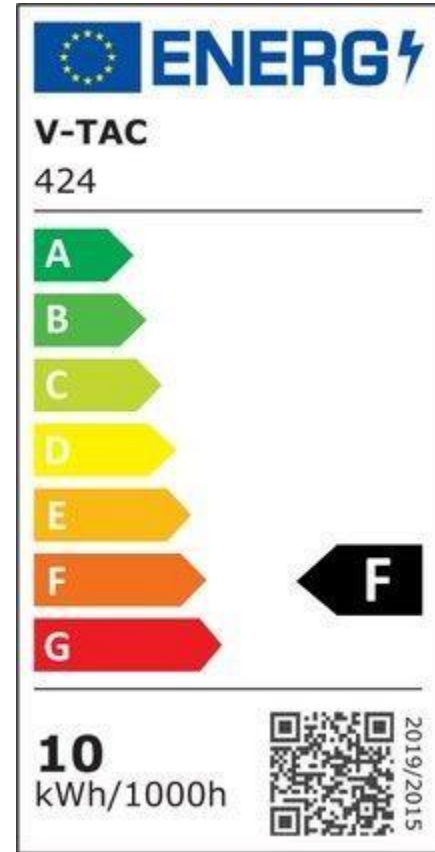

Specifications

General Information

LED Chip
SAMSUNG Chip
Lifespan
30 000 hrs

Electrical Data

Wattage
10W
Voltage
AC: 220-240V

Technical Data

Light color
Warm White
Color Temperature
3000K
Luminous flux (lm)
800 lm
Color Rendering Index CRI
>80

Body Details

Material
Die cast aluminum
Body Colour
Black

Capabilities

Starting Time 100% ON
0.001 sec (instant on)
Color stability <6
Luminous intensity, Cd
254.64 Cd Max.
On/Off cycles >15000
IP Rating IP65
IK Rating IK05

Dimensions

Size

115 x 108 x 26 mm

Product Data

Order code

424

Product code

VT-10