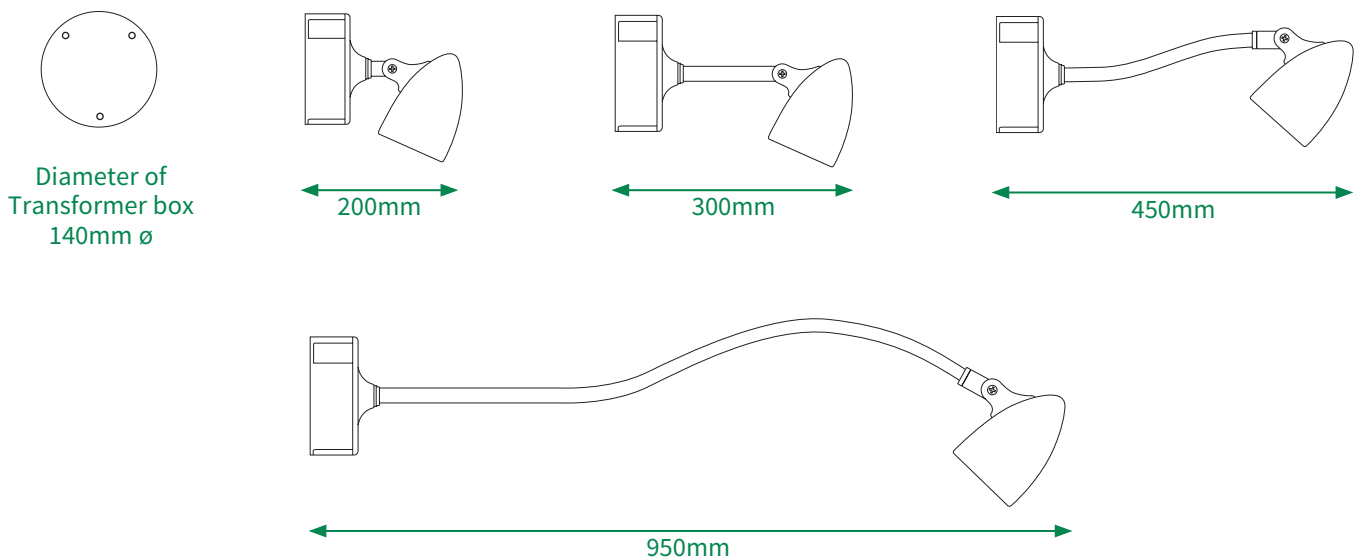

technical specification

Price will include: Black, white or gold polyester powder coat finish and 3w LED GU10 lamp. Cable glands and blanking gland. Contractors discount available upon request.

Telephone: 01689 606342
Facsimile: 0870 8741250

Exterior Lights UK Ltd