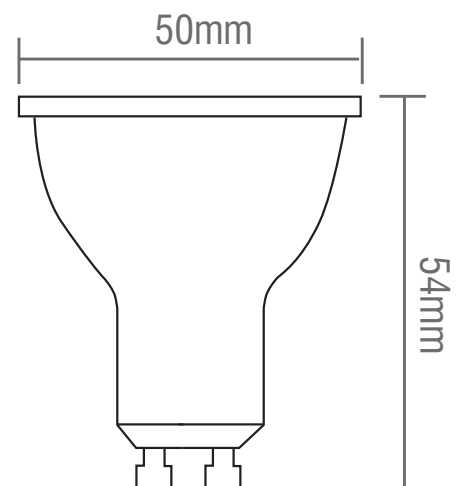

86569

GU10 LED Beam Angle 38°

FEATURES

- 2 years warranty
- Constructed from thermoplastic & polycarbonate
- Matt white plastic & clear prismatic finish

SPEC DATA

Product Wattage:	6W
Product Lumen:	420
Lumen/W:	70
Kelvin:	3000K
Energy Rating:	A+
Dimmable:	Yes
Beam Angle:	38°
Operational Voltage:	220-240V
Power Factor:	>0.8
CRI:	80
Lifetime (Hours):	25000
LED Type:	SMD
SDCM:	6
Driver Type:	80mA
Product Voltage:	220-240V
Hertz:	50Hz
Surge Protection (KV):	2
Operating Temp.:	-20 to 45 Degree
Product Weight (KG):	0.031