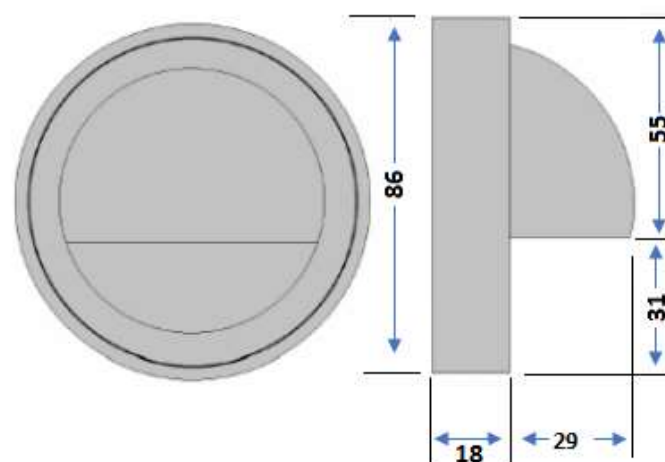

## Description

Elipta Vela is a compact 12 volt surface mount garden light, ideal for lighting steps, or around terraces and decking areas where recessing a light is impractical, and glare protection is important. Vela may be used with G4 Capsule LED lamps. Vela is fitted with a 1.5m cable with IP44 Plug&Play connector for easy installation with a range of Plug&Play transformers and accessories.

|                            |                                      |
|----------------------------|--------------------------------------|
| <b>Electrical</b>          | Retro-fit 12v CAPLED or CAPDISC3WW   |
| <b>Colour/ Finish</b>      | Brushed nickel finish on solid brass |
| <b>Exterior Dimensions</b> | 86mm diameter and 47mm deep          |

## Installation guidelines

1.5m of 2 core cable with male IP44 2-pin input connector to plug into a Plug&Play transformer.

**2 YEAR WARRANTY**

**Nickel plated body**

Exclusions: Damage by machinery, animals or the use of incorrect cleaning materials. Corrosion due to exposure to salt or chlorine. Damage due to incorrect installation practices. Responsibility for 3rd party cost; indirect or consequential loss.