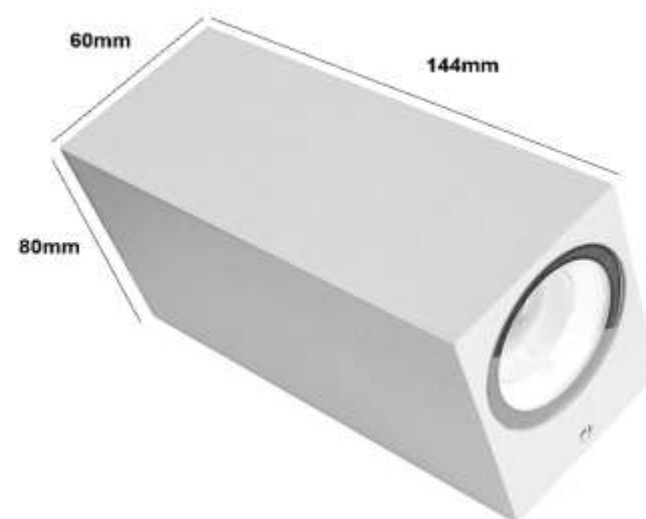

EH2621-LED - Jenson Up/downlight Graphite £80.40 inc VAT

Description

Jenson up&down outdoor light is a 240v wall or pillar mount model for fixed up/downlighting and grazing applications to create stylish wall illumination effects. Jenson is a modern, box style take on the Elipta Compact UP/Downlight with 2x built in 7 watt CREE LEDs and a modern Graphite Grey powder-coat finish, which suits both natural brick and rendered walls.

Electrical	240v built-in 2 x 7w LEDs Warm White 3000K 73° beam 1116Lm
Colour/ Finish	Graphite Grey die-cast Aluminium
Exterior Dimensions	Body 60mm x 144mm and 80mm deep.

Installation guidelines

Screw back plate onto wall, post or Besa box. Seal wall fixing holes with silicon sealant..