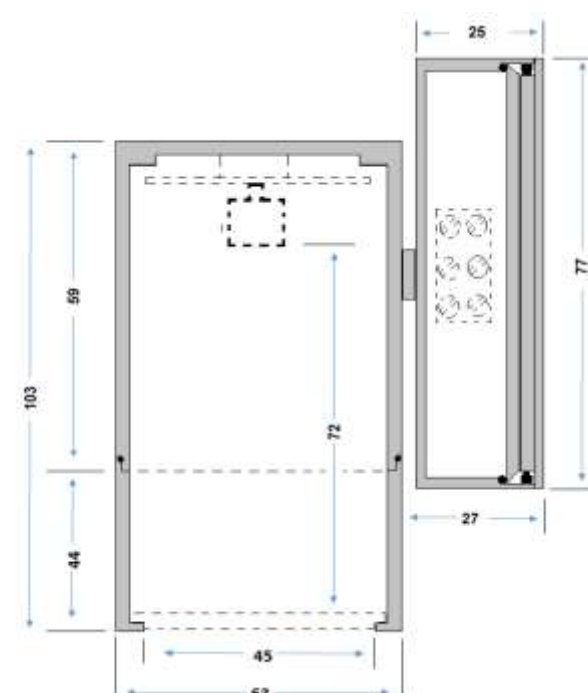

E4372- Elipta Compact Outdoor Wall Downlight – Rustic Brown – 240v

Description

E4372 Elipta Compact outdoor wall downlight is a 240v wall or post-mount model for fixed downlighting and grazing. These garden downlights take a range of Led lamps to achieve a variety of garden lighting effects. 3 watt lamps are usually ideal for downlighting from a pergola or grazing down a gate pillar; 5 watts wide beam lamps are often needed for downlighting onto a patio from positions higher up on the house wall. The E4372 has a flush lens making it also suitable for use as an uplighter.

Electrical data	240v GU10, dimmable with a suitable LED.
Colour/ Finish	Rustic Brown powder coated Aluminium Body.
Exterior Dimensions	Light 103mm x 63mm diameter. Back box 77mm diameter.

240v
GU10

Beam
30°-60°

IP65

Retrofit
LED

Installation guidelines

Screw back plate onto wall, post or Besa box. Seal wall fixing holes with silicon sealant. Wire to transformer with 1.5 mm² or 2.5mm² ground burial 2 core low voltage cable available in 50m or 25m packs