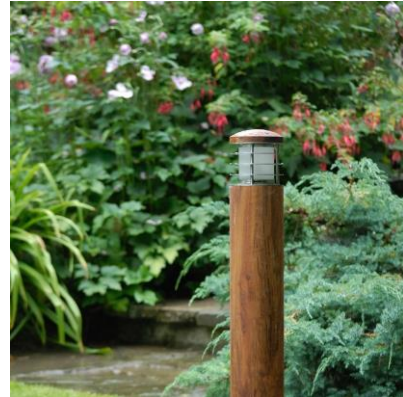

## E1072TL - Nimbus 70 Bollard Light with Louvres - Teak

The E1072TL is a 240-volt E27 fitting Bollard light in natural teak finish. Further application of oil, stain or varnish may be applied by the customer. These lights are 700 mm height, making them ideal for use driveway, path or decking illumination.

### PHYSICAL DATA

The E1072TL is an IP44 rated bollard light measuring 700mm x 100mm and may be bolted to paving and slabs or an optional ground-mount which can be installed in concrete prior to electrical installation. A further optional galvanised ground spike is available for installation in planting and lawn areas. The polycarbonate diffuser softens the light, with all metal parts made from 316 grade stainless steel. For added security, Nimbus models feature concealed allen screw fixings for the top cap assembly. The E1072TL comes fitted with a 2 metre heavy duty rubber three core 1.5mm HO7 RNF cable. The choice of 7W LED candle lamps or up to 20w E27 compact fluorescent lamps is down to customer preference.