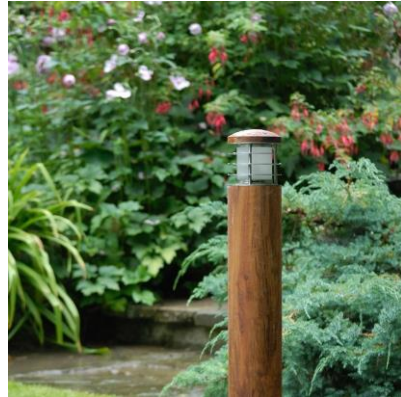

## E1042TL - Nimbus 45 Bollard Light with Louvres - Teak

The E1042TL is a 240-volt E27 fitting Bollard light in natural teak finish. Further application of oil, stain or varnish may be applied by the customer. These lights are available in 450 and 700 mm height, making them ideal for use driveway, path or decking illumination.

### PHYSICAL DATA

The E1042TL is an IP44 rated bollard light measuring 450mm x 100mm and may be bolted to paving and slabs or an optional ground-mount which can be installed in concrete prior to electrical installation. A further optional galvanised ground spike is available for installation in planting and lawn areas. The polycarbonate diffuser softens the light, with all metal parts made from 316 grade stainless steel. For added security, Nimbus models feature concealed allen screw fixings for the top cap assembly. The E1042TL comes fitted with a 2 metre heavy duty rubber three core 1.5mm HO7 RNF cable. The choice of 7W LED candle lamps or up to 20w E27 compact fluorescent lamps is down to customer preference.