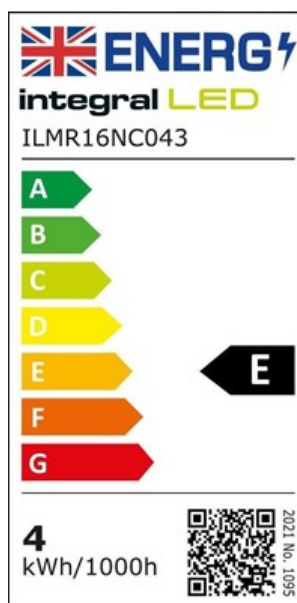

**Physical Data**

<b>Product Length (mm):</b>	45
<b>Product Width (mm):</b>	50
<b>Product Weight (g):</b>	23
<b>Optic:</b>	Designed to give a Classic Look
<b>Material:</b>	Plastic and Aluminium heat-sink, Injection moulded diffuser
<b>Base Term:</b>	GU5.3
<b>Bulb Base:</b>	MR16
<b>Construction:</b>	Plastic White and "Classic look" diffuser lens
<b>Globe Finish:</b>	White
<b>Bulb or Luminaire Shape:</b>	Round
<b>Placement / Application:</b>	Indoor, General Lighting
<b>Spot Type:</b>	SMD with "COB like effect"

**Electrical Data**

<b>Power Consumption (w):</b>	3.4
<b>Power Factor:</b>	0.4
<b>Wattage equivalent (W):</b>	35
<b>Amperage (mA):</b>	440
<b>Dimming:</b>	Non-Dimmable

<b>Driver Included:</b>	No, needs 12V AC Transformer
<b>Electric Current:</b>	AC
<b>True Wattage Eq (W):</b>	35
<b>EN:</b>	EN-62560
<b>LVD Certified:</b>	Yes

## Light Data

<b>Luminous Flux in Lumens (lm):</b>	400
<b>Luminous efficacy (lm/W):</b>	117
<b>Correlated Colour Temperature (CCT) (K):</b>	2700
<b>Colour Temperature:</b>	2700K - Warm
<b>Colour Temperature Name:</b>	Warm
<b>Beam Angle:</b>	36
<b>Colour Rendering Index (CRI):</b>	80
<b>Colour Type:</b>	Single
<b>Frequency Range (Hz):</b>	50/60
<b>Instant on (Less than 1 second):</b>	Yes
<b>LED Type:</b>	Surface mounted device (SMD)
<b>Lifetime (hours):</b>	15000
<b>Switching Cycles:</b>	7500

## Environment

<b>EN:</b>	EN-62560
<b>LVD Certified:</b>	Yes
<b>CE RoHS:</b>	Yes
<b>Previous Energy Rating:</b>	A+
<b>New Energy Rating:</b>	E
<b>Hg 0% (Mercury Free):</b>	Yes
<b>IP Rating (Ingress Protection):</b>	IP20
<b>Lowest Operating Temperature (°C):</b>	-20
<b>Maximum Operating Temperature (°C):</b>	40