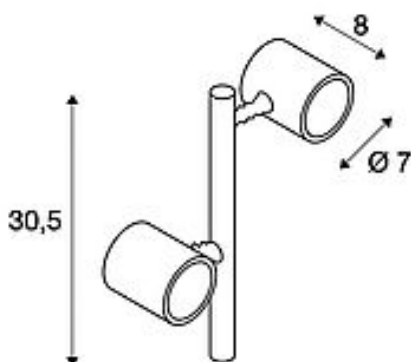

SLV MYRA 2

outdoor spike luminaire, double-headed, LED GU10 51mm, IP44, anthracite, 18 W

Article number 233185

Product family MYRA

Feed-in capability No

Lampholder / Socket GU10

Number of light sources 2

Lamp included No

Tilt range 45 Degree

Rotation range 340 Degree

Width 25 cm

Height 30.5 cm

Net weight 1.071 kg

Gross weight 1.488 kg

Voltage 220-240V ~50/60Hz

Max. wattage 4 Watt

Protection class II

IP-rating IP 44

Energy efficiency class A++

Lamp LED GU10 51mm

Colour anthracite

Light distribution type 1 direct

Material Aluminium

Type of plug open cable end

233175 MYRA1 , outdoor spike luminaire, single-headed, LED GU10 51mm, IP44, anthracite, 4.5W

233184 MYRA 2 , outdoor spike luminaire, double-headed, LED GU10 51mm, IP44, silver-grey, 18W

With the double-headed, aluminium-made lamp head MYRA 2, both spots are adjustable. Thanks to its IP44 protection class, the luminaire is suitable for outdoor use. The luminaire is connected to the 230 V mains supply. With the accessories available such as extension rod, stand base and earth spikes, the luminaire is freely configurable. Concrete anchor sets and hanger bolt sets are available as optional mounting accessories. The MYRA series includes other wall luminaires as well as display fittings and can therefore be used universally. This luminaire is compatible with bulbs in energy classes: A - A++