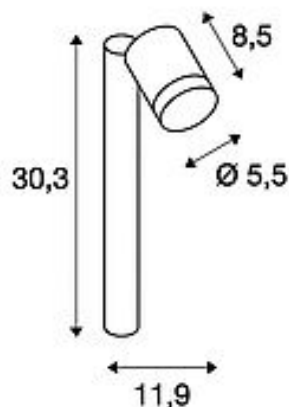

SLV

HELIA

outdoor floor stand, single-headed, LED, 3000K, IP55, anthracite, 8W, optional spike luminaire

Article number	233275
Product family	HELIA
Feed-in capability	No
Lamp included	No
Tilt range	90 Degree
Rotation range	350 Degree
Width	5.5 cm
Height	30.3 cm
Depth	11.9 cm
Net weight	0.743 kg
Gross weight	1.012 kg
Voltage	220-240V ~50/60Hz
Protection class	I
IP-rating	IP 55
Beam angle	38 Degree
Average lifespan	30000 Hours
Colour temperature	3000 Kelvin
Colour rendering index	80
Luminous flux	450 lm
Energy efficiency class	A++
Colour	anthracite
Light distribution type 1	direct
Light distribution type 2	rotational symmetric
Material	Aluminium
Type of plug	open cable end