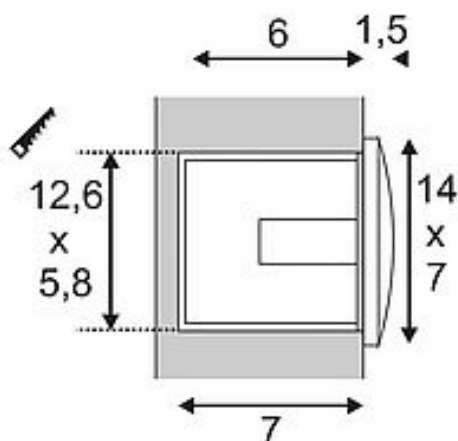

DOWNUNDER OUT LED M

outdoor recessed wall light, LED, 3000K, white

Article number 233621

Feed-in capability No

Lamp included No

Installation length 12.6 cm

Installation width 5.8 cm

Installation depth 7 cm

Width 14 cm

Height 7 cm

Depth 5 cm

Net weight 0.306 kg

Gross weight 0.355 kg

Voltage 220-240V ~50/60Hz sec. 20mA

Protection class I

IP-rating IP 55

Light distribution type 1 direct

Light distribution type 2 symmetric

Light distribution type 3 indirect

Material TBD

The DOWNUNDER OUT LED M recessed wall light is made of aluminium, and outfitted with high output SMD LEDs that produce downward directed, glare-free light emission. Thanks to its IP55 protection class, the luminaire is suitable for outdoor use. The luminaire is connected directly to the 230V mains supply. A mounting pot is included in the delivery for simple assembly.