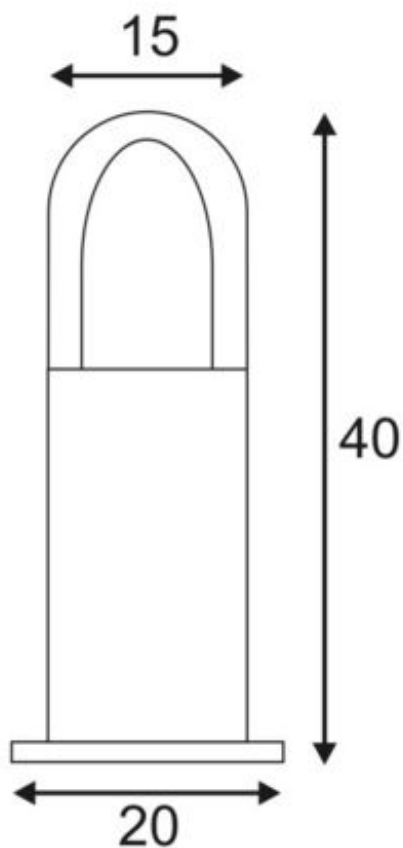

RUSTY CONE 40

outdoor floor stand, TC-DSE, IP54, round, rusted iron, Ø/H 15/40 cm, max. 11W

Article number	229431
Light distribution type 1	direct-indirect
Light distribution type 3	asymmetric
Feed-in capability	No
LBS code	TC(...)SE
Lamp	TC(...)SE
Lampholder / Socket	E27
Number of light sources	1
Lamp included	No
Height	40 cm
Diameter	15 cm
Net weight	11.459 kg
Gross weight	12.003 kg
Voltage	230 ~50 Volts
Max. wattage	11 Watt
Protection class	II
IP-rating	IP 54
Material	FeCSi steel/plastic PC
Colour	Rusted iron
Way of mounting	Surface floor mounting
Remark 1	Each fitting is unique
Remark 2	Mounting set included
Remark 3	Maximum dimensions energy-saving lamp (Ø / L): 4.8 / 13.5 cm
Energy efficiency class	A++
fastCalcEnabled	No
ranking	300
Catalogue page	BIG WHITE 2017: 565

The directly radiating floor stands of the RUSTY CONE series convince by their exceptional rust look. This is achieved by a special chemical treatment of the FeCSi steel used, which produces a controlled rust layer on the surface, which protects the actual material from further corrosion. This makes the luminaires unique pieces and an absolutely special feature wherever they are installed. With protection class IP55, they are suitable for outdoor use. As an option an earth spike as well as a connection box for safe electrical connection are available within the bollard. The electrical connection of the versions available is made to the 230V mains supply. This luminaire is suitable for lamps of energy classes: A - A+