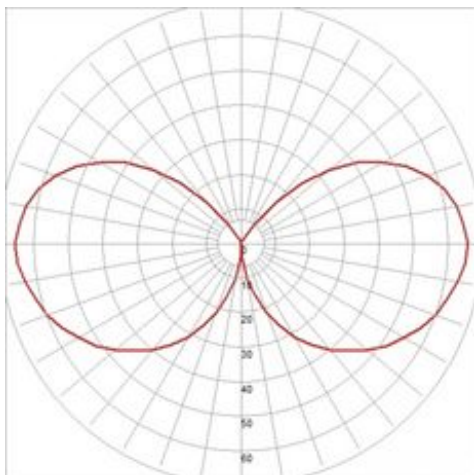

ALPA MUSHROOM

outdoor floor stand, TC-(D,H,T,Q)SE, stone-grey, Ø/H 16/40 cm, max. 24W, IP55

Article number	228935
Feed-in capability	No
LBS code	TC-(D,H,T,Q)SE
Lampholder / Socket	E27
Number of light sources	1
Lamp included	No
Height	40 cm
Diameter	16 cm
Net weight	0.891 kg
Gross weight	1.263 kg
Voltage	230 Volts
Max. wattage	24 Watt
Protection class	II
IP-rating	IP 55
Energy efficiency class	A++
Lamp	E27 ESL
Material	Aluminium
Colour	Grey
Way of mounting	Surface floor mounting
Remark 1	Luminary surface made of polycarbonate
Remark 2	Maximum dimensions energy-saving lamp (Ø / L): 5.2 / 16 cm
Remark 3	Base Ø: 15 cm
Light distribution type 1	direct-indirect
Light distribution type 3	rotationally symmetric

The aluminium-made floor luminaire ALPA MUSHROOM emits its light from a frosted and mushroom-shaped lamp head made of PC. Rated IP55, it is suitable for outdoor use. As optional accessory we offer spikes, concrete anchor sets, hanger bolt sets and a junction box for secure electrical connection within the bollard. ALPA MUSHROOM is supplied ready for direct connection to 230V mains supply. This luminaire is compatible with bulbs of the energy classes: A - A+