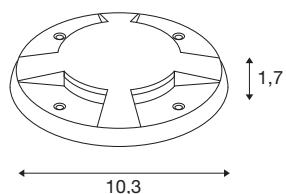

SMALL PLOT

anthracite 4-slot cover

LED PLOT is the module for effect and orientation lighting in outdoor areas. In anthracite, the decorative component convinces with its high quality.

TECHNICAL DATA

Item no.:	1006176
Height	1.7 cm
Diameter	10.3 cm
Net weight	0.12 kg
Gross weight	0.262 kg
Assembly	Surface
Assembly details	Ground
Color	anthracite
BIG WHITE Page	727