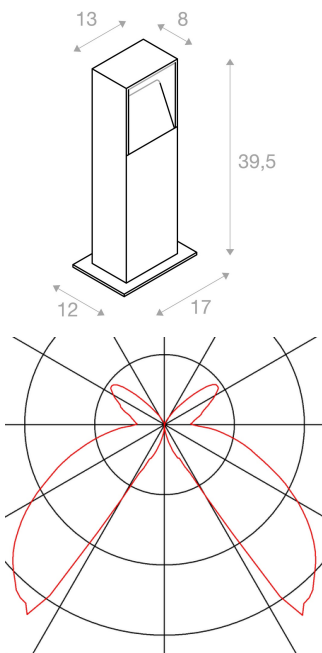

LOGS 40

outdoor floor stand, LED, 3000K, IP44, square, anthracite, L/W/H 13/8/39.5 cm, 8W

The indirect LED floor stand LOGS 40 is made from aluminium and equipped with a high-performance planar LED. Depending on the version various housing heights and colours are available. The required driver for direct connection to 230V mains supply is included in each package. For simplified mounting, a suitable earth-spike, screw set and junction box are available on accessory. In addition, the installation can be extended by wall lights of the series.

TECHNICAL DATA

Item no.:	232115
Lamps included	0
Primary nominal voltage	100-240V ~50/60Hz mA/V
Secondary power / secondary voltage	500 mA/V
Length	13.0 cm
Width	8.0 cm
Height	39.5 cm
Net weight	2.021 kg
Gross weight	2.714 kg
IP Code	IP 44
Safety class	I
Assembly	Surface
Assembly details	Ground
Wattage	10.0 W
Lumen	420 lm
Colour temperature	3000 Kelvin
CRI	>80
Service life	40000 h
Maximum ambient temperature	40 °C
BIG WHITE Page	558