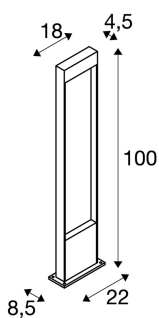

FLATT POLE 100

Outdoor LED floor stand, 3000K, IP65, anthracite/brown

Would you like a floor stand which can be effortlessly mounted on the floor? This should have a safety class of at least IP 65, and therefore be thus dustproof and protected from water spray from various directions. Our FLATT POLE 100 has IP 65 and is therefore brilliant for lighting a path or the terrace. Are you looking for amazing light for your outdoor area? This is provided by the built-in Premium LED of the FLATT POLE 100 floor stand. Incidentally, the FLATT POLE 65 gives you even more advantages as a part of the SLV family. Because we have been successful with our lighting concepts for 40 years, and keep setting the bar higher for ourselves and our products.

TECHNICAL DATA

Item no.:	1002959
Primary nominal voltage	100-240V ~50/60Hz mA/V
Secondary power / secondary voltage	350 mA/V
Length	18.0 cm
Width	4.5 cm
Height	100.0 cm
Net weight	4.47 kg
Gross weight	4.783 kg
IP Code	IP 65
Safety class	I
Impact resistance class	IK03
Impact resistance	0,3499999999999998 Joule
Assembly	Surface
Assembly details	Ground
Wattage	9.7 W
Lumen	400 lm
CRI	>80
Binning	6
Service life	54000 h
Ambient temperature	40 °C
Minimum ambient temperature	-25 °C
Maximum ambient temperature	40 °C

BIG WHITE Page	569
----------------	-----

Accessories

228730	CONNECTION BOX , 3-pin, IP68
--------	------------------------------

Notes
