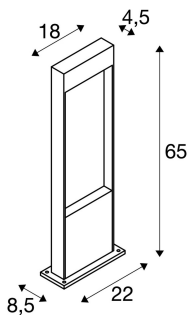

## FLATT POLE 65

Outdoor LED floor stand, 3000K, IP65, anthracite

Would you like a floor stand which can be effortlessly mounted on the floor? This should have a safety class of at least IP 65, and therefore be thus dustproof and protected from water spray from various directions. Our FLATT POLE 65 has IP 65 and is therefore brilliant for lighting a path or the terrace. Are you looking for amazing light for your outdoor area? This is provided by the built-in Premium LED of the FLATT POLE 65 floor stand. Incidentally, the FLATT POLE 65 gives you even more advantages as a part of the SLV family. Because we have been successful with our lighting concepts for 40 years, and keep setting the bar higher for ourselves and our products.

## TECHNICAL DATA

Item no.:	1002956
Primary nominal voltage	100-240V ~50/60Hz mA/V
Secondary power / secondary voltage	350 mA/V
Length	18.0 cm
Width	4.5 cm
Height	65.0 cm
Net weight	3.432 kg
Gross weight	3.893 kg
IP Code	IP 65
Safety class	I
Impact resistance class	IK03
Impact resistance	0,3499999999999998 Joule
Assembly	Surface
Assembly details	Ground
Wattage	9.7 W
Lumen	400 lm
CRI	>80
Binning	6
Service life	54000 h
Ambient temperature	40 °C
Minimum ambient temperature	-25 °C
Maximum ambient temperature	40 °C