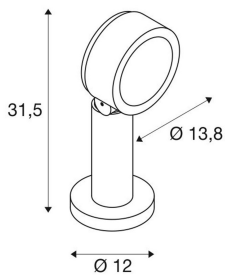

ESKINA Pole

Outdoor floor stand, anthracite, 3000/4000K, IP65, dimmable

A new family in the SLV lighting world! We are providing you with an integrated outdoor lighting solution with the ESKINA family. Regardless of whether it is a floor stand, a wall and ceiling light or a display fitting. You will find the right light for any application. All of the luminaires can be operated with 3000 K or 4000 K. Versions with motion sensors are also available.

TECHNICAL DATA

Item no.:	1002906
Primary nominal voltage	220-240V ~50/60Hz mA/V
Secondary power / secondary voltage	350 mA/V
Vertical tilting range	105 °
Horizontal rotation range	340 °
Height	31.5 cm
Diameter	13.8 cm
Net weight	1.3 kg
Gross weight	1.391 kg
IP Code	IP 65
Safety class	I
Impact resistance class	IK02
Impact resistance	0,20000000000000001 Joule
Assembly	Surface
Assembly details	Ground
Dimmable	Ja
Dimming technology	trailing edge
Wattage	14.5 W
Lumen	1000 lm
Beam angle	95 °
CRI	>80
Binning	6

Service life	36000 h
Ambient temperature	25 °C
BIG WHITE Page	577

Accessories

230060	EARTH SPIKE , for VAP SLIM 30/60/90, VAP, BERRA and SITRA, galvanised steel
--------	---

Notes
