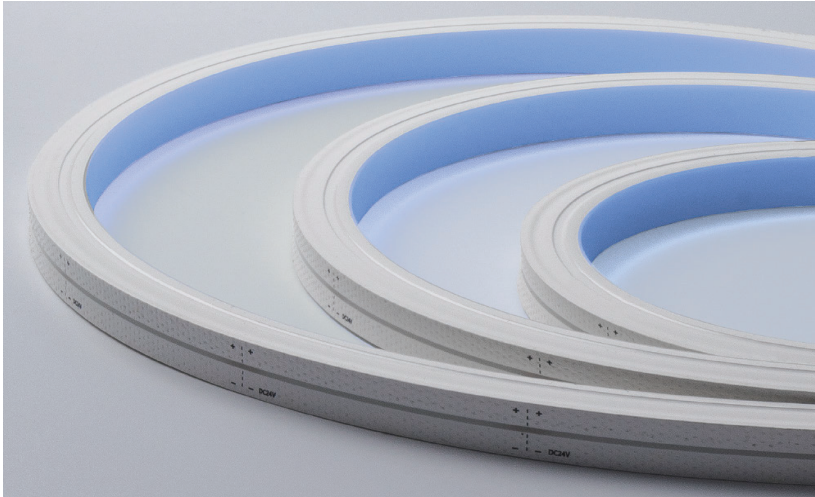

LINEAR LED FLEX RGBW TOP VIEW - 1.5W Per Metre

FLTV-4RGBW

TV

- IP67
- LM 80**
- DC 24V
- Single Binning
- Dimmable
- 5 Year

Our LINEAR LED FLEX Top View 1.5w per metre features high efficiency (4 in 1) LEDs on a 2oz PCB board. Housed in a solvent, salt water and UV resistant extruded silicone tube, this product does not require mounting onto a heat sink and offers a LINEAR output in all applications.

Top View Flex units can be manipulated vertically up to a 200mm radius with the light source encapsulated along the bottom / top of each run.

Product Reference:

FLTV-4RGBW	7	Finish IP67	Y	Kelvin RGB + W (3000K) Y1 RGB + W (4000K)	6	Beam Angle 160°	Y5	Light Source - Per Metre RGB 510lm + 230lm W	2	Pack 10 metre Reel
------------	---	----------------	---	---	---	--------------------	----	---	---	-----------------------