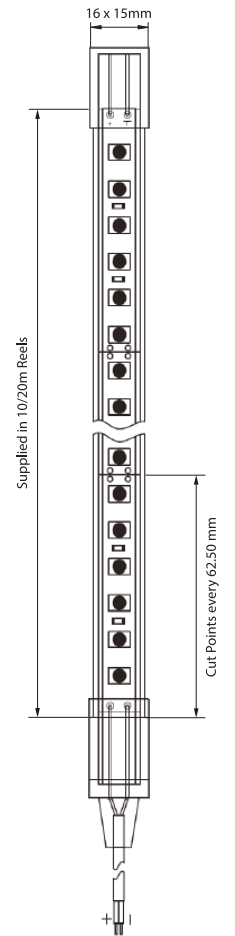

LINEAR LED FLEX RGBW TOP VIEW - 1.5W Per Metre

FLTV-4RGBW

TV

- IP67
- LM 80**
- DC 24V
- Single Binning
- Dimmable
- 5 Year

Our LINEAR LED FLEX Top View 1.5w per metre features high efficiency (4 in 1) LEDs on a 2oz PCB board. Housed in a solvent, salt water and UV resistant extruded silicone tube, this product does not require mounting onto a heat sink and offers a LINEAR output in all applications.

Top View Flex units can be manipulated vertically up to a 200mm radius with the light source encapsulated along the bottom / top of each run.

Product Reference:

FLTV-4RGBW	7	Finish IP67	Y	Kelvin RGB + W (3000K) Y1 RGB + W (4000K)	6	Beam Angle 160°	Y5	Light Source - Per Metre RGB 510lm + 230lm W	2	Pack 10 metre Reel
------------	---	----------------	---	---	---	--------------------	----	---	---	-----------------------