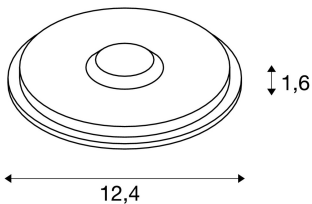

BIG PLOT LED module

aluminium, 3000K

Warm-white BIG PLOT LED module for effect lighting or orientation lighting outdoors. In combination with the wide range of covers that is available, an unusual lighting effect can be created. Available in aluminium and stainless steel 316L, the modules can be connected directly to a 230V mains voltage supply.

TECHNICAL DATA

Item no.:	1001256
Lamps included	0
Number of different light outlets	1
Primary nominal voltage	220-240V ~50/60Hz mA/V
Secondary power / secondary voltage	16 mA/V
Nominal voltage	220-240V ~50/60Hz V
Height	1.6 cm
Diameter	12.4 cm
Net weight	0.352 kg
Gross weight	0.486 kg
IP Code	IP 67
Safety class	I
Impact resistance class	IK06
Impact resistance	1 Joule
Assembly	Surface
Assembly details	Ground
Energy efficiency index	A++
Wattage	5.5 W
Lumen	460 lm
Colour temperature	3000 Kelvin
Beam angle	180 °
CRI	>80