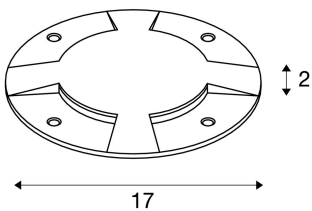

BIG PLOT cover

4 outlets, stainless steel 316

Covers for BIG PLOT luminaires. These are available with two or four light outlets, silver-grey and anthracite housing colours made from aluminium or a stainless steel 316 version, therefore leaving nothing to be desired.

TECHNICAL DATA

Item no.:	1001255
Height	2.0 cm
Diameter	17.0 cm
Net weight	0.879 kg
Gross weight	1.023 kg
IP Code	IP 20
Assembly	Surface
Assembly details	Ground
Color	stainless steel
BIG WHITE Page	715