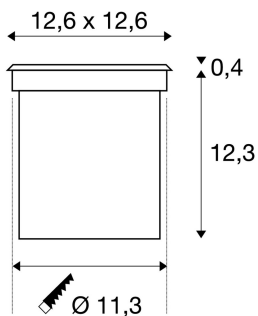

## ROCCI 125

outdoor inground fitting, LED, 3000K, IP67, square, stainless steel 316, max. 6W

The inground fitting ROCCI 125 has a square stainless steel shade with a transparent glass cover and is fitted with a COB LED module. With protection class IP67, the luminaire is available with two shapes of shades and is suitable for outdoor use. The electrical connection is made directly to the 230V mains supply. A mounting pot is included in the delivery for simple assembly.

## TECHNICAL DATA

Item no.:	227604
Lamps included	0
Primary nominal voltage	200-240V ~50Hz mA/V
Secondary power / secondary voltage	700 mA/V
Length	12.6 cm
Width	12.6 cm
Depth	12.7 cm
Installation diameter	11.3 cm
Installation depth	12.3 cm
Net weight	1.019 kg
Gross weight	1.17 kg
IP Code	IP 67
Safety class	I
Impact resistance class	IK08
Impact resistance	5 Joule
Assembly	Recessed
Assembly details	Ground
Wattage	8.6 W
Lumen	580 lm
Colour temperature	3000 Kelvin
Beam angle	120 °
CRI	>80