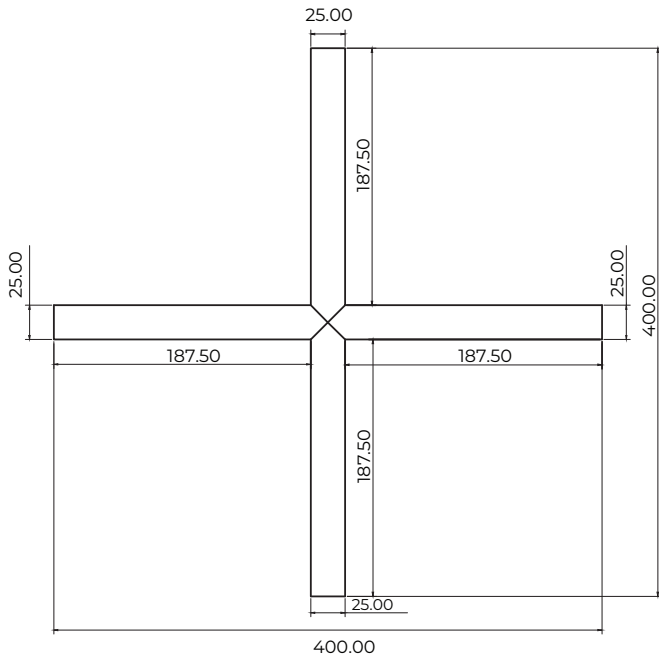

Surface mounted / suspended

Dimensions

Technical specification

Code	Description	Dimensions
ALS-5/1M	Modular aluminium profile surface mounted / suspended SET	1m
ALS-5/2M	Modular aluminium profile surface mounted / suspended SET	2m
ALS-5/L90	90° Corner connector SET	20 X 20cm
ALS-5/L90INT	90° Internal corner connector SET	20 X 20cm
ALS-5/L90EXT	90° External corner connector SET	20 X 20cm
ALS-5/X90	X shaped connector SET	40 X 40cm
ALS-5/T90	T shaped connector SET	40 X 20cm
ALS-5/L135	135° Angle connector SET	20 X 20cm
Construction	anodised aluminium 6063 * black * white	
IP rating	IP20	

Dimensions

ALS-5/L90

ALS-5/L90INT

ALS-5/L90EXT

ALS-5/X90

ALS-5/T90

ALS-5/L135

INTALITE UK
 148 - 154 Merton High Street;
 London, SW19 1AZ, UK
 Tel: +44 (0)20 8542 1471
 Fax: 0870 4211 763
www.intalite.co.uk
sales@intalite.co.uk

* dimensions are in mm