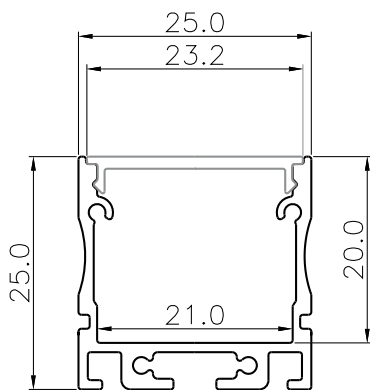

Surface mounted / suspended

Dimensions

Technical specification

Code	Description	Dimensions
ALS-5/1M	Modular aluminium profile surface mounted / suspended SET	1m
ALS-5/2M	Modular aluminium profile surface mounted / suspended SET	2m
ALS-5/L90	90° Corner connector SET	20 X 20cm
ALS-5/L90INT	90° Internal corner connector SET	20 X 20cm
ALS-5/L90EXT	90° External corner connector SET	20 X 20cm
ALS-5/X90	X shaped connector SET	40 X 40cm
ALS-5/T90	T shaped connector SET	40 X 20cm
ALS-5/L135	135° Angle connector SET	20 X 20cm
Construction	anodised aluminium 6063 * black * white	
IP rating	IP20	

Dimensions

ALS-5/L90

ALS-5/L90INT

ALS-5/L90EXT

ALS-5/X90

ALS-5/T90

ALS-5/L135

INTALITE UK
 148 - 154 Merton High Street;
 London, SW19 1AZ, UK
 Tel: +44 (0)20 8542 1471
 Fax: 0870 4211 763
www.intalite.co.uk
sales@intalite.co.uk

* dimensions are in mm