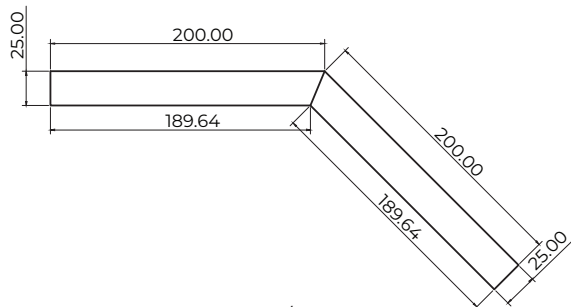

Surface mounted / suspended

Dimensions

Technical specification

Code	Description	Dimensions
ALS-5/1M	Modular aluminium profile surface mounted / suspended SET	1m
ALS-5/2M	Modular aluminium profile surface mounted / suspended SET	2m
ALS-5/L90	90° Corner connector SET	20 X 20cm
ALS-5/L90INT	90° Internal corner connector SET	20 X 20cm
ALS-5/L90EXT	90° External corner connector SET	20 X 20cm
ALS-5/X90	X shaped connector SET	40 X 40cm
ALS-5/T90	T shaped connector SET	40 X 20cm
ALS-5/L135	135° Angle connector SET	20 X 20cm
Construction	anodised aluminium 6063 * black * white	
IP rating	IP20	

Dimensions

ALS-5/L90

ALS-5/L90INT

ALS-5/L90EXT

ALS-5/X90

ALS-5/T90

ALS-5/L135

INTALITE UK
 148 - 154 Merton High Street;
 London, SW19 1AZ, UK
 Tel: +44 (0)20 8542 1471
 Fax: 0870 4211 763
www.intalite.co.uk
sales@intalite.co.uk

* dimensions are in mm