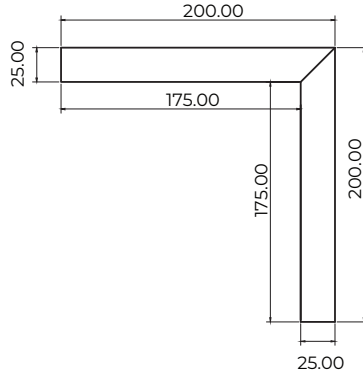

Surface mounted / suspended

Dimensions

Technical specification

Code	Description	Dimensions
ALS-5/1M	Modular aluminium profile surface mounted / suspended SET	1m
ALS-5/2M	Modular aluminium profile surface mounted / suspended SET	2m
ALS-5/L90	90° Corner connector SET	20 X 20cm
ALS-5/L90INT	90° Internal corner connector SET	20 X 20cm
ALS-5/L90EXT	90° External corner connector SET	20 X 20cm
ALS-5/X90	X shaped connector SET	40 X 40cm
ALS-5/T90	T shaped connector SET	40 X 20cm
ALS-5/L135	135° Angle connector SET	20 X 20cm
Construction	anodised aluminium 6063 * black * white	
IP rating	IP20	

Dimensions

ALS-5/L90

ALS-5/L90INT

ALS-5/L90EXT

ALS-5/X90

ALS-5/T90

ALS-5/L135

INTALITE UK
 148 - 154 Merton High Street;
 London, SW19 1AZ, UK
 Tel: +44 (0)20 8542 1471
 Fax: 0870 4211 763
www.intalite.co.uk
sales@intalite.co.uk

* dimensions are in mm