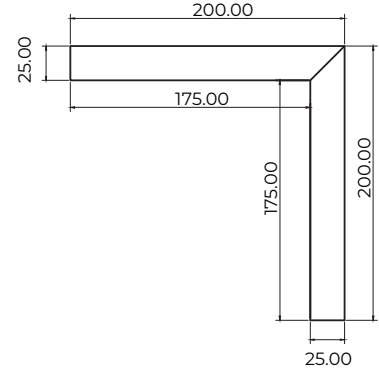

Surface mounted / suspended

Dimensions

Technical specification

Code	Description	Dimensions
ALS-5/1M	Modular aluminium profile surface mounted / suspended SET	1m
ALS-5/2M	Modular aluminium profile surface mounted / suspended SET	2m
ALS-5/L90	90° Corner connector SET	20 X 20cm
ALS-5/L90INT	90° Internal corner connector SET	20 X 20cm
ALS-5/L90EXT	90° External corner connector SET	20 X 20cm
ALS-5/X90	X shaped connector SET	40 X 40cm
ALS-5/T90	T shaped connector SET	40 X 20cm
ALS-5/L135	135° Angle connector SET	20 X 20cm
Construction	anodised aluminium 6063 * black * white	
IP rating	IP20	

Dimensions

ALS-5/L90

ALS-5/L90INT

ALS-5/L90EXT

ALS-5/X90

ALS-5/T90

ALS-5/L135

INTALITE UK
 148 - 154 Merton High Street;
 London, SW19 1AZ, UK
 Tel: +44 (0)20 8542 1471
 Fax: 0870 4211 763
www.intalite.co.uk
sales@intalite.co.uk

* dimensions are in mm