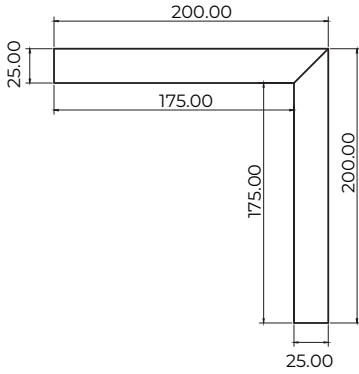

Surface mounted / suspended

Dimensions

Technical specification

Code	Description	Dimensions
ALS-5/1M	Modular aluminium profile surface mounted / suspended SET	1m
ALS-5/2M	Modular aluminium profile surface mounted / suspended SET	2m
ALS-5/L90	90° Corner connector SET	20 X 20cm
ALS-5/L90INT	90° Internal corner connector SET	20 X 20cm
ALS-5/L90EXT	90° External corner connector SET	20 X 20cm
ALS-5/X90	X shaped connector SET	40 X 40cm
ALS-5/T90	T shaped connector SET	40 X 20cm
ALS-5/L135	135° Angle connector SET	20 X 20cm
Construction	anodised aluminium 6063 * black * white	
IP rating	IP20	

Dimensions

ALS-5/L90

ALS-5/L90INT

ALS-5/L90EXT

ALS-5/X90

ALS-5/T90

ALS-5/L135

INTALITE UK
 148 - 154 Merton High Street;
 London, SW19 1AZ, UK
 Tel: +44 (0)20 8542 1471
 Fax: 0870 4211 763
www.intalite.co.uk
sales@intalite.co.uk

* dimensions are in mm