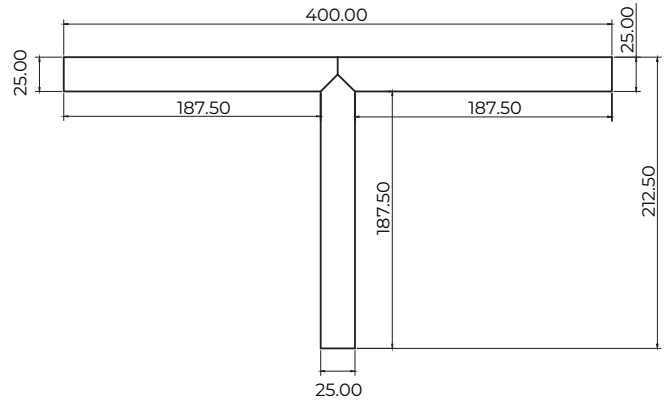

Surface mounted / suspended

Dimensions

Technical specification

Code	Description	Dimensions
ALS-5/1M	Modular aluminium profile surface mounted / suspended SET	1m
ALS-5/2M	Modular aluminium profile surface mounted / suspended SET	2m
ALS-5/L90	90° Corner connector SET	20 X 20cm
ALS-5/L90INT	90° Internal corner connector SET	20 X 20cm
ALS-5/L90EXT	90° External corner connector SET	20 X 20cm
ALS-5/X90	X shaped connector SET	40 X 40cm
ALS-5/T90	T shaped connector SET	40 X 20cm
ALS-5/L135	135° Angle connector SET	20 X 20cm
Construction	anodised aluminium 6063 * black * white	
IP rating	IP20	

Dimensions

ALS-5/L90

ALS-5/L90INT

ALS-5/L90EXT

ALS-5/X90

ALS-5/T90

ALS-5/L135

INTALITE UK
 148 - 154 Merton High Street;
 London, SW19 1AZ, UK
 Tel: +44 (0)20 8542 1471
 Fax: 0870 4211 763
www.intalite.co.uk
sales@intalite.co.uk

* dimensions are in mm