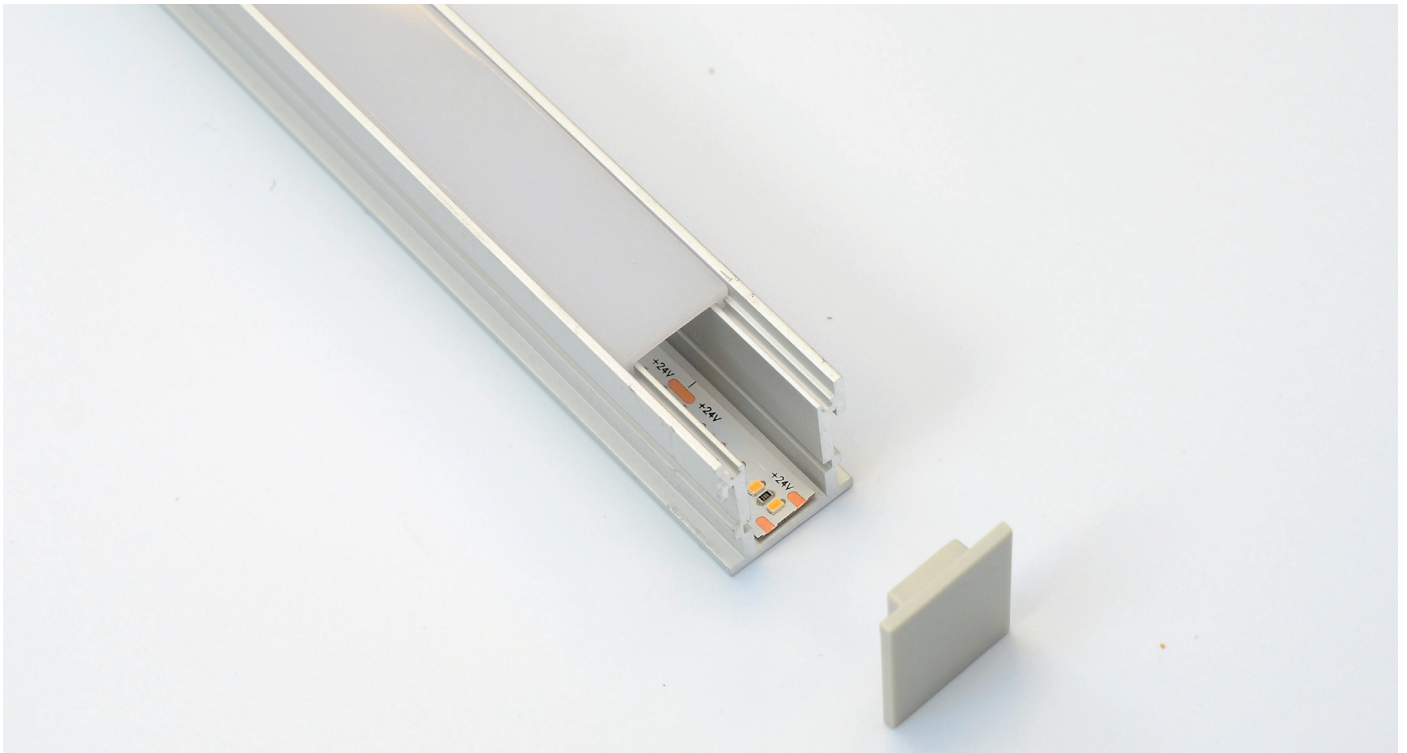

# Aluminium profiles

## AL-8

The AL-8 profile is an in-ground aluminium profile suitable for use in ground and floor applications making it ideal for versatile lighting solutions. Each metre of AL-8 is supplied with 2 mounting clips + 2 end caps as standard.

### Dimensions

## Technical specification

Code	AL-8/1M	AL-8/2M
Length	1m	2m
Construction	anodised aluminium 6063	
IP rating	IP20	