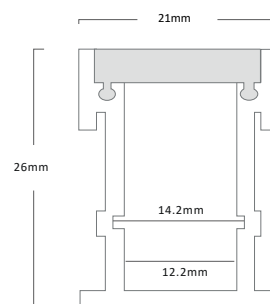

### Dimensions

## Technical specification

Code	AL-8/1M	AL-8/2M
Length	1m	2m
Construction	anodised aluminium 6063	
IP rating	IP20	