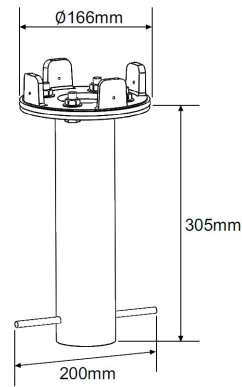

Dimensions

Fixing Options

FIX-0428

FIX-0429

Specifications

Westerham 20W

Item Number	Description	Light Source	LED Rating (lm)	Total Wattage (W)	CCT (K)	CRI	Voltage (VAC)	Luminaire Flux (lm)	Luminaire Efficacy (lm/W)	Kg
Standard										
WBD20-AC-00GH-950	Westerham-360°-Door-20W-AC-6K-Std-RAL7024-950mm	LED	2,640	20	6K	Ra>70	220-240	1,769	88	7.5
WBD20-AN-00GH-950	Westerham-360°-Door-20W-AC-4K-Std-RAL7024-950mm	LED	2,640	20	4K	Ra>70	220-240	1,769	88	7.5
WBD20-AW-00GH-950	Westerham-360°-Door-20W-AC-3K-Std-RAL7024-950mm	LED	2,233	20	3K	Ra>80	220-240	1,496	75	7.5
Standard - Emergency										
WBD20-AC-01GH-950	Westerham-360°-Door-20W-AC-6K-Std-E3-RAL7024-950mm	LED	2,640	20	6K	Ra>70	220-240	1,769	88	8
WBD20-AN-01GH-950	Westerham-360°-Door-20W-AC-4K-Std-E3-RAL7024-950mm	LED	2,640	20	4K	Ra>70	220-240	1,769	88	8
WBD20-AW-01GH-950	Westerham-360°-Door-20W-AC-3K-Std-E3-RAL7024-950mm	LED	2,233	20	3K	Ra>80	220-240	1,496	75	8
Standard - Mini Photocell										
WBD20-AC-04GH-950	Westerham-360°-Door-20W-AC-6K-Std-M/Photocell-RAL7024-950mm	LED	2,640	20	6K	Ra>70	220-240	1,769	88	7.5
WBD20-AN-04GH-950	Westerham-360°-Door-20W-AC-4K-Std-M/Photocell-RAL7024-950mm	LED	2,640	20	4K	Ra>70	220-240	1,769	88	7.5
WBD20-AW-04GH-950	Westerham-360°-Door-20W-AC-3K-Std-M/Photocell-RAL7024-950mm	LED	2,233	20	3K	Ra>80	220-240	1,496	75	7.5
Standard - Mini Photocell - Emergency										
WBD20-AC-10GH-950	Westerham-360°-Door-20W-AC-6K-Std-M/Photocell-E3-RAL7024-950mm	LED	2,640	20	6K	Ra>70	220-240	1,769	88	8
WBD20-AN-10GH-950	Westerham-360°-Door-20W-AC-4K-Std-M/Photocell-E3-RAL7024-950mm	LED	2,640	20	4K	Ra>70	220-240	1,769	88	8
WBD20-AW-10GH-950	Westerham-360°-Door-20W-AC-3K-Std-M/Photocell-E3-RAL7024-950mm	LED	2,233	20	3K	Ra>80	220-240	1,496	75	8