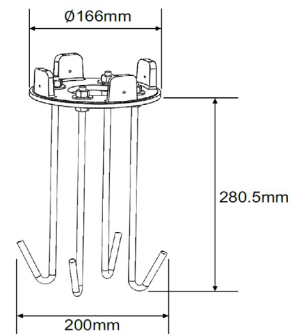

Dimensions

Fixing Options

FIX-0428

FIX-0429

Specifications

Westerham 20W

Item Number	Description	Light Source	LED Rating (lm)	Total Wattage (W)	CCT (K)	CRI	Voltage (VAC)	Luminaire Flux (lm)	Luminaire Efficacy (lm/W)	Kg
Standard										
WBD20-AC-00GH-950	Westerham-360°-Door-20W-AC-6K-Std-RAL7024-950mm	LED	2,640	20	6K	Ra>70	220-240	1,769	88	7.5
WBD20-AN-00GH-950	Westerham-360°-Door-20W-AC-4K-Std-RAL7024-950mm	LED	2,640	20	4K	Ra>70	220-240	1,769	88	7.5
WBD20-AW-00GH-950	Westerham-360°-Door-20W-AC-3K-Std-RAL7024-950mm	LED	2,233	20	3K	Ra>80	220-240	1,496	75	7.5
Standard - Emergency										
WBD20-AC-01GH-950	Westerham-360°-Door-20W-AC-6K-Std-E3-RAL7024-950mm	LED	2,640	20	6K	Ra>70	220-240	1,769	88	8
WBD20-AN-01GH-950	Westerham-360°-Door-20W-AC-4K-Std-E3-RAL7024-950mm	LED	2,640	20	4K	Ra>70	220-240	1,769	88	8
WBD20-AW-01GH-950	Westerham-360°-Door-20W-AC-3K-Std-E3-RAL7024-950mm	LED	2,233	20	3K	Ra>80	220-240	1,496	75	8
Standard - Mini Photocell										
WBD20-AC-04GH-950	Westerham-360°-Door-20W-AC-6K-Std-M/Photocell-RAL7024-950mm	LED	2,640	20	6K	Ra>70	220-240	1,769	88	7.5
WBD20-AN-04GH-950	Westerham-360°-Door-20W-AC-4K-Std-M/Photocell-RAL7024-950mm	LED	2,640	20	4K	Ra>70	220-240	1,769	88	7.5
WBD20-AW-04GH-950	Westerham-360°-Door-20W-AC-3K-Std-M/Photocell-RAL7024-950mm	LED	2,233	20	3K	Ra>80	220-240	1,496	75	7.5
Standard - Mini Photocell - Emergency										
WBD20-AC-10GH-950	Westerham-360°-Door-20W-AC-6K-Std-M/Photocell-E3-RAL7024-950mm	LED	2,640	20	6K	Ra>70	220-240	1,769	88	8
WBD20-AN-10GH-950	Westerham-360°-Door-20W-AC-4K-Std-M/Photocell-E3-RAL7024-950mm	LED	2,640	20	4K	Ra>70	220-240	1,769	88	8
WBD20-AW-10GH-950	Westerham-360°-Door-20W-AC-3K-Std-M/Photocell-E3-RAL7024-950mm	LED	2,233	20	3K	Ra>80	220-240	1,496	75	8