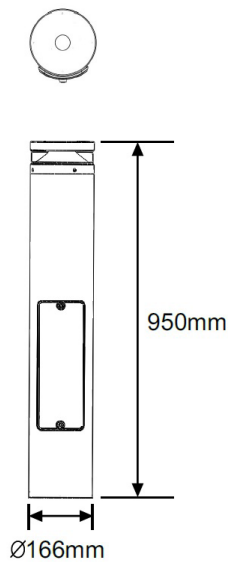

Dimensions

Fixing Options

FIX-0428

FIX-0429

Specifications

Westerham 20W

Item Number	Description	Light Source	LED Rating (lm)	Total Wattage (W)	CCT (K)	CRI	Voltage (VAC)	Luminaire Flux (lm)	Luminaire Efficacy (lm/W)	Kg
Standard										
WBD20-AC-00GH-950	Westerham-360°-Door-20W-AC-6K-Std-RAL7024-950mm	LED	2,640	20	6K	Ra>70	220-240	1,769	88	7.5
WBD20-AN-00GH-950	Westerham-360°-Door-20W-AC-4K-Std-RAL7024-950mm	LED	2,640	20	4K	Ra>70	220-240	1,769	88	7.5
WBD20-AW-00GH-950	Westerham-360°-Door-20W-AC-3K-Std-RAL7024-950mm	LED	2,233	20	3K	Ra>80	220-240	1,496	75	7.5
Standard - Emergency										
WBD20-AC-01GH-950	Westerham-360°-Door-20W-AC-6K-Std-E3-RAL7024-950mm	LED	2,640	20	6K	Ra>70	220-240	1,769	88	8
WBD20-AN-01GH-950	Westerham-360°-Door-20W-AC-4K-Std-E3-RAL7024-950mm	LED	2,640	20	4K	Ra>70	220-240	1,769	88	8
WBD20-AW-01GH-950	Westerham-360°-Door-20W-AC-3K-Std-E3-RAL7024-950mm	LED	2,233	20	3K	Ra>80	220-240	1,496	75	8
Standard - Mini Photocell										
WBD20-AC-04GH-950	Westerham-360°-Door-20W-AC-6K-Std-M/Photocell-RAL7024-950mm	LED	2,640	20	6K	Ra>70	220-240	1,769	88	7.5
WBD20-AN-04GH-950	Westerham-360°-Door-20W-AC-4K-Std-M/Photocell-RAL7024-950mm	LED	2,640	20	4K	Ra>70	220-240	1,769	88	7.5
WBD20-AW-04GH-950	Westerham-360°-Door-20W-AC-3K-Std-M/Photocell-RAL7024-950mm	LED	2,233	20	3K	Ra>80	220-240	1,496	75	7.5
Standard - Mini Photocell - Emergency										
WBD20-AC-10GH-950	Westerham-360°-Door-20W-AC-6K-Std-M/Photocell-E3-RAL7024-950mm	LED	2,640	20	6K	Ra>70	220-240	1,769	88	8
WBD20-AN-10GH-950	Westerham-360°-Door-20W-AC-4K-Std-M/Photocell-E3-RAL7024-950mm	LED	2,640	20	4K	Ra>70	220-240	1,769	88	8
WBD20-AW-10GH-950	Westerham-360°-Door-20W-AC-3K-Std-M/Photocell-E3-RAL7024-950mm	LED	2,233	20	3K	Ra>80	220-240	1,496	75	8