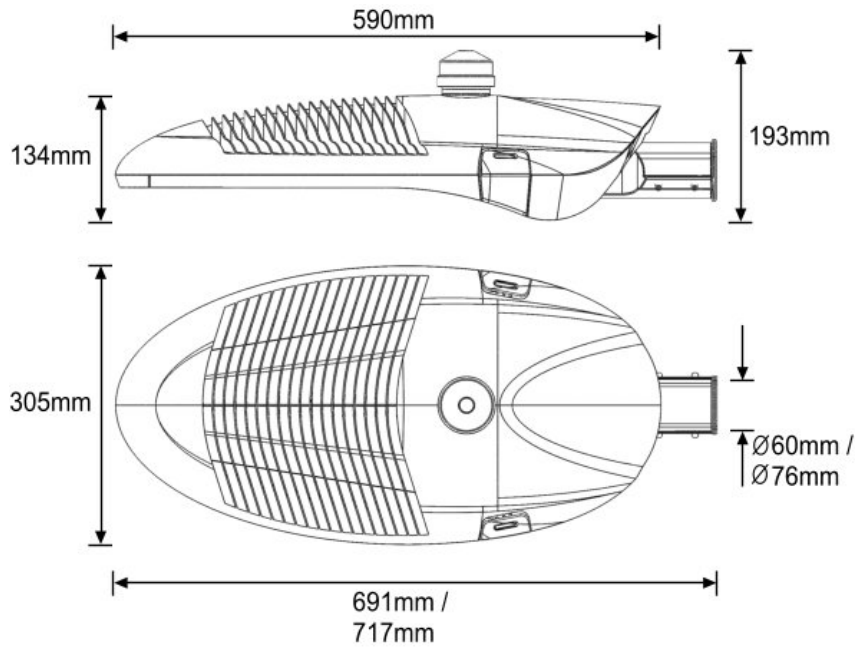

Applications

- Roads
- Residential
- Railway Stations
- Shopping Precincts
- Parks & Gardens
- Security

www.exteriorlights.co.uk

01689 606 342

Specifications

Wadhurst 30W

Item Number	Description	Light Source	LED Rating (lm)	Total Wattage(W)	Colour Name	CCT (K)	CRI	Voltage (VAC)	Drive Current	Luminaire Flux (lm)	Luminaire Efficacy (lm/W)	Kg	Unit Colour	Spigot Size (mm)
Standard-Grey-6K														
CQ30-A5C-00G-60	Wadhurst-30W-LED-AC-6K-Std-Grey-60mm	LED	3,920	30	CW	6K	Ra>70	220-240	565	3,567	119	8.25	Grey	60
CQ30-A5C-00G-76	Wadhurst-30W-LED-AC-6K-Std-Grey-76mm	LED	3,920	30	CW	6K	Ra>70	220-240	565	3,567	119	8.25	Grey	76
Standard-Grey-4K														
CQ30-A5N-00G-60	Wadhurst-30W-LED-AC-4K-Std-Grey-60mm	LED	3,920	30	NW	4K	Ra>70	220-240	565	3,567	119	8.25	Grey	60
CQ30-A5N-00G-76	Wadhurst-30W-LED-AC-4K-Std-Grey-76mm	LED	3,920	30	NW	4K	Ra>70	220-240	565	3,567	119	8.25	Grey	76
Standard-Grey-3K														
CQ30-A5W-00G-60	Wadhurst-30W-LED-AC-3K-Std-Grey-60mm	LED	3,316	30	WW	3K	Ra>80	220-240	565	3,018	101	8.25	Grey	60
CQ30-A5W-00G-76	Wadhurst-30W-LED-AC-3K-Std-Grey-76mm	LED	3,316	30	WW	3K	Ra>80	220-240	565	3,018	101	8.25	Grey	76
Standard-Grey-NemaSocket-6K														
CQ30-A5C-06G-60	Wadhurst-30W-LED-AC-6K-Std-NemaSocket-Grey-60mm	LED	3,920	30	CW	6K	Ra>70	220-240	565	3,567	119	8.5	Grey	60
CQ30-A5C-06G-76	Wadhurst-30W-LED-AC-6K-Std-NemaSocket-Grey-76mm	LED	3,920	30	CW	6K	Ra>70	220-240	565	3,567	119	8.5	Grey	76
Standard-Grey-NemaSocket-4K														
CQ30-A5N-06G-60	Wadhurst-30W-LED-AC-4K-Std-NemaSocket-Grey-60mm	LED	3,920	30	NW	4K	Ra>70	220-240	565	3,567	119	8.5	Grey	60
CQ30-A5N-06G-76	Wadhurst-30W-LED-AC-4K-Std-NemaSocket-Grey-76mm	LED	3,920	30	NW	4K	Ra>70	220-240	565	3,567	119	8.5	Grey	76
Standard-Grey-NemaSocket-3K														
CQ30-A5W-06G-60	Wadhurst-30W-LED-AC-3K-Std-NemaSocket-Grey-60mm	LED	3,316	30	WW	3K	Ra>80	220-240	565	3,018	101	8.5	Grey	60
CQ30-A5W-06G-76	Wadhurst-30W-LED-AC-3K-Std-NemaSocket-Grey-76mm	LED	3,316	30	WW	3K	Ra>80	220-240	565	3,018	101	8.5	Grey	76
Dali-Grey-6K														
CQ30-A5C-20G-60	Wadhurst-30W-LED-AC-6K-Dali-Grey-60mm	LED	3,920	30	CW	6K	Ra>70	220-240	565	3,567	119	8.25	Grey	60
CQ30-A5C-20G-76	Wadhurst-30W-LED-AC-6K-Dali-Grey-76mm	LED	3,920	30	CW	6K	Ra>70	220-240	565	3,567	119	8.25	Grey	76