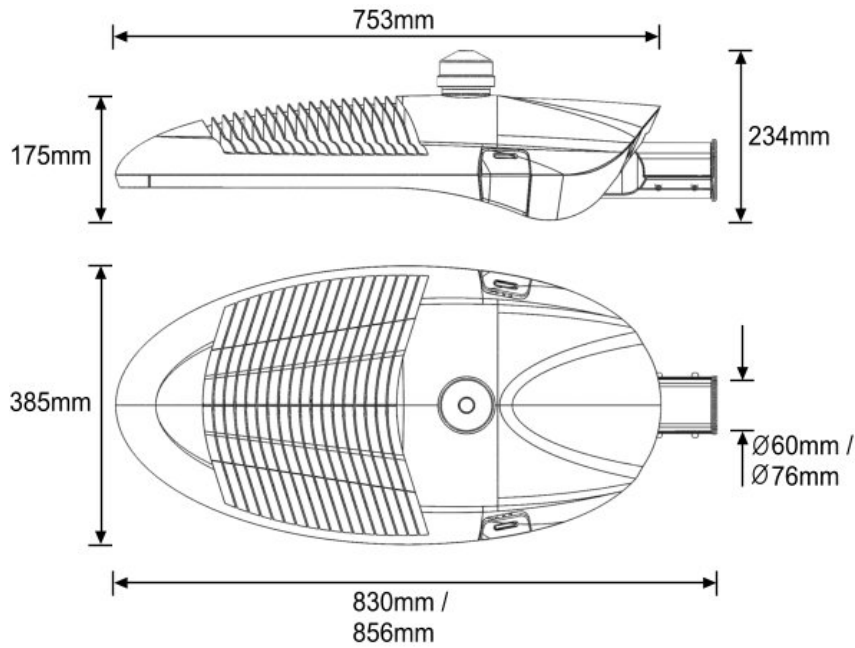

Specifications

Wadhurst 100W

Item Number	Description	Light Source	LED Rating (lm)	Total Wattage(W)	Colour Name	CCT (K)	CRI	Voltage (VAC)	Drive Current	Luminaire Flux (lm)	Luminaire Efficacy (lm/W)	Kg	Unit Colour	Spigot Size (mm)
Standard-Grey-6K														
CQ100-A5C-00G-60	Wadhurst-100W-LED-AC-6K-Std-Grey-60mm	LED	14,656	100	CW	6K	Ra>70	220-240	515	12,897	129	14	Grey	60
CQ100-A5C-00G-76	Wadhurst-100W-LED-AC-6K-Std-Grey-76mm	LED	14,656	100	CW	6K	Ra>70	220-240	515	12,897	129	14	Grey	76
Standard-Grey-4K														
CQ100-A5N-00G-60	Wadhurst-100W-LED-AC-4K-Std-Grey-60mm	LED	14,656	100	NW	4K	Ra>70	220-240	515	12,897	129	14	Grey	60
CQ100-A5N-00G-76	Wadhurst-100W-LED-AC-4K-Std-Grey-76mm	LED	14,656	100	NW	4K	Ra>70	220-240	515	12,897	129	14	Grey	76
Standard-Grey-3K														
CQ100-A5W-00G-60	Wadhurst-100W-LED-AC-3K-Std-Grey-60mm	LED	12,399	100	WW	3K	Ra>80	220-240	515	10,911	109	14	Grey	60
CQ100-A5W-00G-76	Wadhurst-100W-LED-AC-3K-Std-Grey-76mm	LED	12,399	100	WW	3K	Ra>80	220-240	515	10,911	109	14	Grey	76
Standard-Grey-NemaSocket-6K														
CQ100-A5C-06G-60	Wadhurst-100W-LED-AC-6K-Std-NemaSocket-Grey-60mm	LED	14,656	100	CW	6K	Ra>70	220-240	515	12,897	129	14.25	Grey	60
CQ100-A5C-06G-76	Wadhurst-100W-LED-AC-6K-Std-NemaSocket-Grey-76mm	LED	14,656	100	CW	6K	Ra>70	220-240	515	12,897	129	14.25	Grey	76
Standard-Grey-NemaSocket-4K														
CQ100-A5N-06G-60	Wadhurst-100W-LED-AC-4K-Std-NemaSocket-Grey-60mm	LED	14,656	100	NW	4K	Ra>70	220-240	515	12,897	129	14.25	Grey	60
CQ100-A5N-06G-76	Wadhurst-100W-LED-AC-4K-Std-NemaSocket-Grey-76mm	LED	14,656	100	NW	4K	Ra>70	220-240	515	12,897	129	14.25	Grey	76
Standard-Grey-NemaSocket-3K														
CQ100-A5W-06G-60	Wadhurst-100W-LED-AC-3K-Std-NemaSocket-Grey-60mm	LED	12,399	100	WW	3K	Ra>80	220-240	515	10,911	109	14.25	Grey	60
CQ100-A5W-06G-76	Wadhurst-100W-LED-AC-3K-Std-NemaSocket-Grey-76mm	LED	12,399	100	WW	3K	Ra>80	220-240	515	10,911	109	14.25	Grey	76
Dali-Grey-6K														
CQ100-A5C-20G-60	Wadhurst-100W-LED-AC-6K-Dali-Grey-60mm	LED	14,656	100	CW	6K	Ra>70	220-240	515	12,897	129	14	Grey	60
CQ100-A5C-20G-76	Wadhurst-100W-LED-AC-6K-Dali-Grey-76mm	LED	14,656	100	CW	6K	Ra>70	220-240	515	12,897	129	14	Grey	76