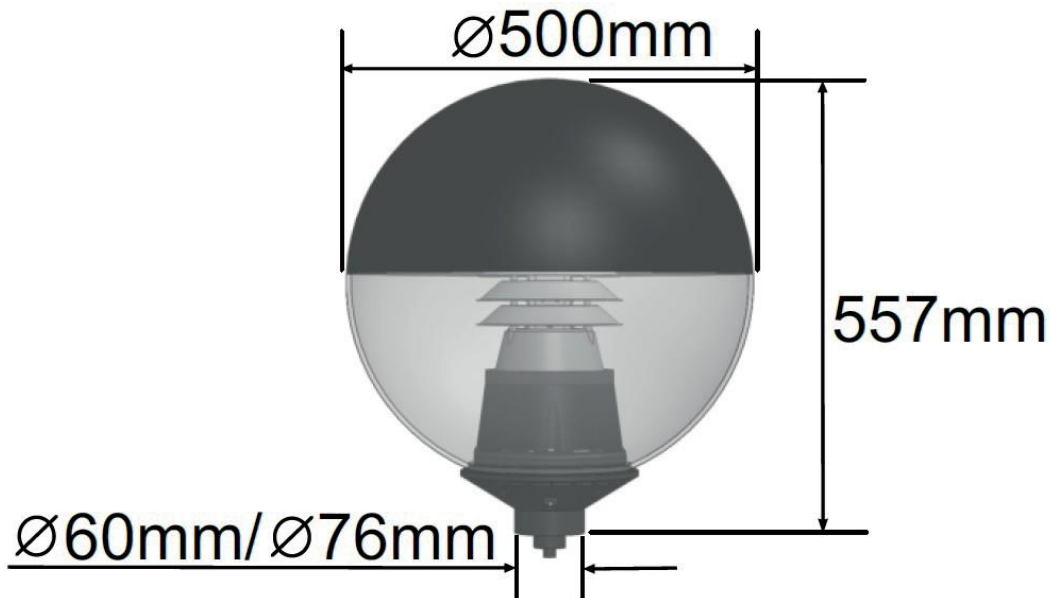

Specifications

Smarden 60W

Item Number	Description	Light Source	LED Rating (lm)	Total Wattage (W)	Colour Name	CCT(K)	CRI	Voltage (VAC)	Driver Current (mA)	Luminaire Flux (lm)	Luminaire Efficacy (lm/W)	Kg	Unit Colour	Spigot Size (mm)	
Standard - Black Top															
JG60-A7C-00B-60	Smarden-60W-LED-AC-6K-Std-Black-60mm	LED	7,752	60	CW	6K	Ra>70	220-240	700	6,744	112	5	Black	60	
JG60-A7C-00B-76	Smarden-60W-LED-AC-6K-Std-Black-76mm	LED	7,752	60	CW	6K	Ra>70	220-240	700	6,744	112	5	Black	76	
JG60-A7N-00B-60	Smarden-60W-LED-AC-4K-Std-Black-60mm	LED	7,752	60	NW	4K	Ra>70	220-240	700	6,744	112	5	Black	60	
JG60-A7N-00B-76	Smarden-60W-LED-AC-4K-Std-Black-76mm	LED	7,752	60	NW	4K	Ra>70	220-240	700	6,744	112	5	Black	76	
JG60-A7W-00B-60	Smarden-60W-LED-AC-3K-Std-Black-60mm	LED	6,558	60	WW	3K	Ra>80	220-240	700	5,706	95	5	Black	60	
JG60-A7W-00B-76	Smarden-60W-LED-AC-3K-Std-Black-76mm	LED	6,558	60	WW	3K	Ra>80	220-240	700	5,706	95	5	Black	76	
Standard - Silver Top															
JG60-A7C-00S-60	Smarden-60W-LED-AC-6K-Std-Silver-60mm	LED	7,752	60	CW	6K	Ra>70	220-240	700	6,744	112	5	Silver	60	
JG60-A7C-00S-76	Smarden-60W-LED-AC-6K-Std-Silver-76mm	LED	7,752	60	CW	6K	Ra>70	220-240	700	6,744	112	5	Silver	76	
JG60-A7N-00S-60	Smarden-60W-LED-AC-4K-Std-Silver-60mm	LED	7,752	60	NW	4K	Ra>70	220-240	700	6,744	112	5	Silver	60	
JG60-A7N-00S-76	Smarden-60W-LED-AC-4K-Std-Silver-76mm	LED	7,752	60	NW	4K	Ra>70	220-240	700	6,744	112	5	Silver	76	
JG60-A7W-00S-60	Smarden-60W-LED-AC-3K-Std-Silver-60mm	LED	6,558	60	WW	3K	Ra>80	220-240	700	5,706	95	5	Silver	60	
JG60-A7W-00S-76	Smarden-60W-LED-AC-3K-Std-Silver-76mm	LED	6,558	60	WW	3K	Ra>80	220-240	700	5,706	95	5	Silver	76