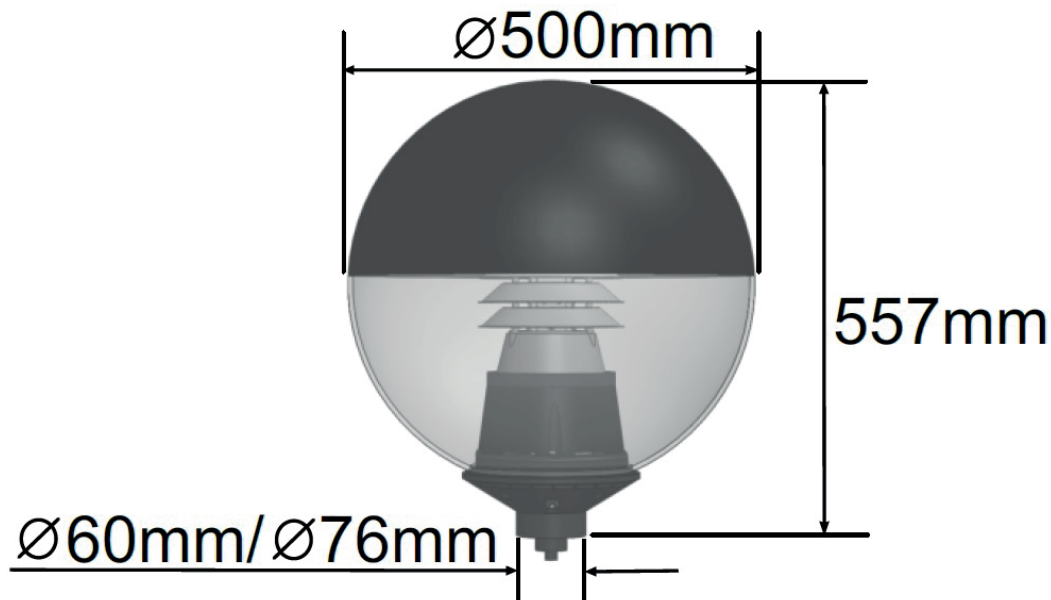

Specifications

Smarden 30W

Item Number	Description	Light Source	LED Rating (lm)	Total Wattage (W)	Colour Name	CCT (K)	CRI	Voltage (VAC)	Driver Current (mA)	Luminaire Flux (lm)	Luminaire Efficacy (lm/W)	Kg	Unit Colour	Spigot Size (mm)	
Standard - Black Top															
JG30-A3C-00B-60	Smarden-30W-LED-AC-6K-Std-Black-60mm	LED	3,960	30	CW	6K	Ra>70	220-240	350	3,445	115	5	Black	60	
JG30-A3C-00B-76	Smarden-30W-LED-AC-6K-Std-Black-76mm	LED	3,960	30	CW	6K	Ra>70	220-240	350	3,445	115	5	Black	76	
JG30-A3N-00B-60	Smarden-30W-LED-AC-4K-Std-Black-60mm	LED	3,960	30	NW	4K	Ra>70	220-240	350	3,445	115	5	Black	60	
JG30-A3N-00B-76	Smarden-30W-LED-AC-4K-Std-Black-76mm	LED	3,960	30	NW	4K	Ra>70	220-240	350	3,445	115	5	Black	76	
JG30-A3W-00B-60	Smarden-30W-LED-AC-3K-Std-Black-60mm	LED	3,350	30	WW	3K	Ra>80	220-240	350	2,915	97	5	Black	60	
JG30-A3W-00B-76	Smarden-30W-LED-AC-3K-Std-Black-76mm	LED	3,350	30	WW	3K	Ra>80	220-240	350	2,915	97	5	Black	76	
Standard - Silver Top															
JG30-A3C-00S-60	Smarden-30W-LED-AC-6K-Std-Silver-60mm	LED	3,960	30	CW	6K	Ra>70	220-240	350	3,445	115	5	Silver	60	
JG30-A3C-00S-76	Smarden-30W-LED-AC-6K-Std-Silver-76mm	LED	3,960	30	CW	6K	Ra>70	220-240	350	3,445	115	5	Silver	76	
JG30-A3N-00S-60	Smarden-30W-LED-AC-4K-Std-Silver-60mm	LED	3,960	30	NW	4K	Ra>70	220-240	350	3,445	115	5	Silver	60	
JG30-A3N-00S-76	Smarden-30W-LED-AC-4K-Std-Silver-76mm	LED	3,960	30	NW	4K	Ra>70	220-240	350	3,445	115	5	Silver	76	
JG30-A3W-00S-60	Smarden-30W-LED-AC-3K-Std-Silver-60mm	LED	3,350	30	WW	3K	Ra>80	220-240	350	2,915	97	5	Silver	60	
JG30-A3W-00S-76	Smarden-30W-LED-AC-3K-Std-Silver-76mm	LED	3,350	30	WW	3K	Ra>80	220-240	350	2,915	97	5	Silver	76