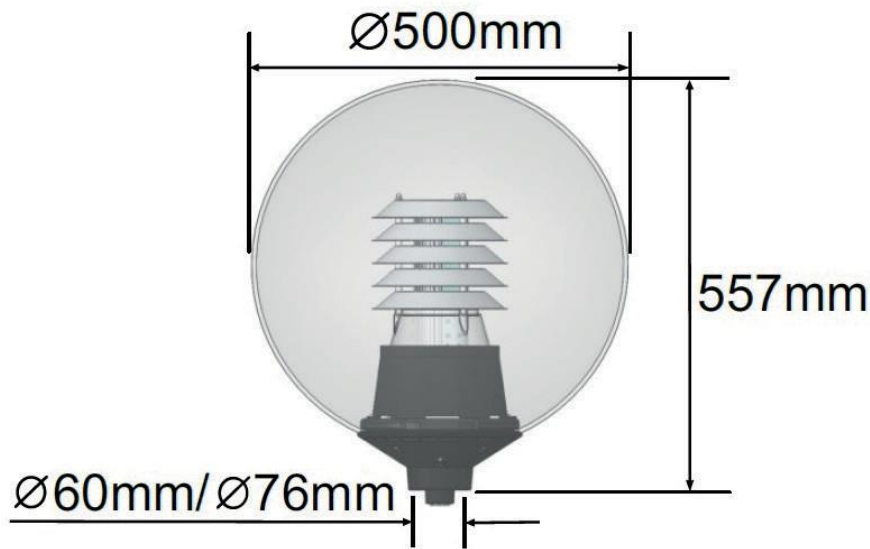

Specifications

Pluckley 60W

Item Number	Description	Light Source	LED Rating (lm)	Total Wattage (W)	CCT(K)	CRI	Voltage (VAC)	Driver Current (mA)	Luminaire Flux (lm)	Luminaire Efficacy (lm/W)	Kg	Unit Colour	Spigot Size (mm)
Standard - 76mm Spigot													
DG60-A7C-00C-76	Pluckley-60W-LED-AC-6K-Std-Clear-76mm	LED	7,752	60	6K	Ra>70	220-240	700	6,760	113	5	Clear	76
DG60-A7N-00C-76	Pluckley-60W-LED-AC-4K-Std-Clear-76mm	LED	7,752	60	4K	Ra>70	220-240	700	6,760	113	5	Clear	76
DG60-A7W-00C-76	Pluckley-60W-LED-AC-3K-Std-Clear-76mm	LED	6,558	60	3K	Ra>80	220-240	700	5,719	95	5	Clear	76
Standard - 60mm Spigot													
DG60-A7C-00C-60	Pluckley-60W-LED-AC-6K-Std-Clear-60mm	LED	7,752	60	6K	Ra>70	220-240	700	6,760	113	5	Clear	60
DG60-A7N-00C-60	Pluckley-60W-LED-AC-4K-Std-Clear-60mm	LED	7,752	60	4K	Ra>70	220-240	700	6,760	113	5	Clear	60
DG60-A7W-00C-60	Pluckley-60W-LED-AC-3K-Std-Clear-60mm	LED	6,558	60	3K	Ra>80	220-240	700	5,719	95	5	Clear	60
Standard - Mini Photocell - 76mm Spigot													
DG60-A7C-04C-76	Pluckley-60W-LED-AC-6K-Std-M/Photocell-Clear-76mm	LED	7,752	60	6K	Ra>70	220-240	700	6,760	113	5	Clear	76
DG60-A7N-04C-76	Pluckley-60W-LED-AC-4K-Std-M/Photocell-Clear-76mm	LED	7,752	60	4K	Ra>70	220-240	700	6,760	113	5	Clear	76
DG60-A7W-04C-76	Pluckley-60W-LED-AC-3K-Std-M/Photocell-Clear-76mm	LED	6,558	60	3K	Ra>80	220-240	700	5,719	95	5	Clear	76
Standard - Mini Photocell - 60mm Spigot													
DG60-A7C-04C-60	Pluckley-60W-LED-AC-6K-Std-M/Photocell-Clear-60mm	LED	7,752	60	6K	Ra>70	220-240	700	6,760	113	5	Clear	60
DG60-A7N-04C-60	Pluckley-60W-LED-AC-4K-Std-M/Photocell-Clear-60mm	LED	7,752	60	4K	Ra>70	220-240	700	6,760	113	5	Clear	60
DG60-A7W-04C-60	Pluckley-60W-LED-AC-3K-Std-M/Photocell-Clear-60mm	LED	6,558	60	3K	Ra>80	220-240	700	5,719	95	5	Clear	60