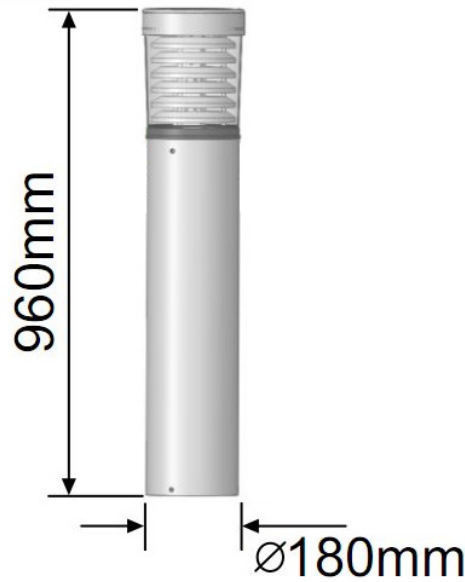

Specifications

Orpington 30W

Item Number	Description	Light Source	LED Rating (lm)	Total Wattage (W)	Colour Name	CCT (K)	CRI	Voltage (VAC)	Driver Current (mA)	Luminaire Flux (lm)	Luminaire Efficacy (lm/W)	Kg	Unit Colour
Standard													
AB30-A5C-00-SS316	Orpington-30W-LED-AC-6K-Std-SS316	LED	3,920	30	CW	6K	Ra>70	220-240	525	2,783	93	8.5	SS316
AB30-A5N-00-SS316	Orpington-30W-LED-AC-4K-Std-SS316	LED	3,920	30	NW	4K	Ra>70	220-240	525	2,783	93	8.5	SS316
AB30-A5W-00-SS316	Orpington-30W-LED-AC-3K-Std-SS316	LED	3,316	30	WW	3K	Ra>80	220-240	525	2,355	78	8.5	SS316
Standard - Emergency													
AB30-A5C-01-SS316	Orpington-30W-LED-AC-6K-Std-E3-SS316	LED	3,920	30	CW	6K	Ra>70	220-240	525	2,783	93	9.5	SS316
AB30-A5N-01-SS316	Orpington-30W-LED-AC-4K-Std-E3-SS316	LED	3,920	30	NW	4K	Ra>70	220-240	525	2,783	93	9.5	SS316
AB30-A5W-01-SS316	Orpington-30W-LED-AC-3K-Std-E3-SS316	LED	3,316	30	WW	3K	Ra>80	220-240	525	2,355	78	9.5	SS316
Dali													
AB30-A5C-20-SS316	Orpington-30W-LED-AC-6K-Dali-SS316	LED	3,920	30	CW	6K	Ra>70	220-240	525	2,783	93	8.5	SS316
AB30-A5N-20-SS316	Orpington-30W-LED-AC-4K-Dali-SS316	LED	3,920	30	NW	4K	Ra>70	220-240	525	2,783	93	8.5	SS316
AB30-A5W-20-SS316	Orpington-30W-LED-AC-3K-Dali-SS316	LED	3,316	30	WW	3K	Ra>80	220-240	525	2,355	78	8.5	SS316
Dali - Emergency													
AB30-A5C-21-SS316	Orpington-30W-LED-AC-6K-Dali-E3-SS316	LED	3,920	30	CW	6K	Ra>70	220-240	525	2,783	93	9.5	SS316
AB30-A5N-21-SS316	Orpington-30W-LED-AC-4K-Dali-E3-SS316	LED	3,920	30	NW	4K	Ra>70	220-240	525	2,783	93	9.5	SS316
AB30-A5W-21-SS316	Orpington-30W-LED-AC-3K-Dali-E3-SS316	LED	3,316	30	WW	3K	Ra>80	220-240	525	2,355	78	9.5	SS316

Legend: **Std** = Standard. **M/Photocell** = Mini Photocell. **3K** = Warm White (3000K). **4K** = Neutral White (4000K). **6K** = Cool White (6000K). **WW** = Warm White. **NW** = Neutral White. **CW** = Cool White.