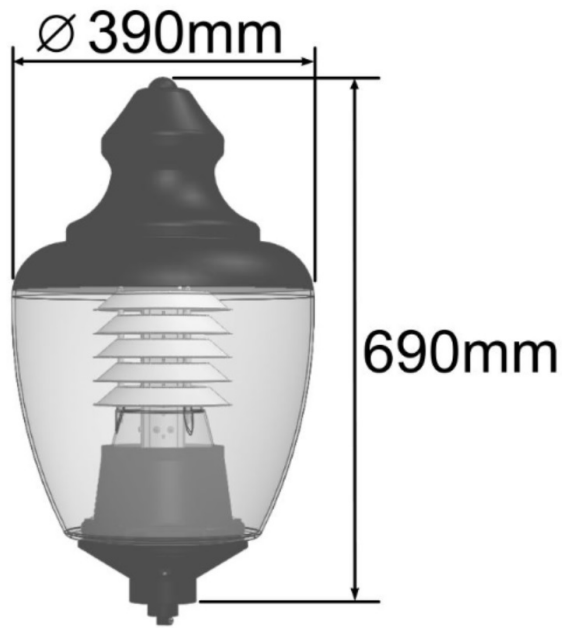

Specifications

Larkfield 30W

Item Number	Description	Light Source	LED Rating (lm)	Total Wattage (w)	Colour Name	CCT (K)	CRI	Voltage	Driver Current (mA)	Luminaire Flux (lm)	Luminaire Efficacy (lm/W)	Kg	Unit Colour	Spigot Size (mm)	
Standard - Black Top															
B30-A3C-00B-60	Larkfield-30W-LED-AC-6K-Std-Black-60mm	LED	3,960	30	CW	6K	Ra>70	220-240	350	3,445	115	5	Black	60	
B30-A3C-00B-76	Larkfield-30W-LED-AC-6K-Std-Black-76mm	LED	3,960	30	CW	6K	Ra>70	220-240	350	3,445	115	5	Black	76	
B30-A3N-00B-60	Larkfield-30W-LED-AC-4K-Std-Black-60mm	LED	3,960	30	NW	4K	Ra>70	220-240	350	3,445	115	5	Black	60	
B30-A3N-00B-76	Larkfield-30W-LED-AC-4K-Std-Black-76mm	LED	3,960	30	NW	4K	Ra>70	220-240	350	3,445	115	5	Black	76	
B30-A3W-00B-60	Larkfield-30W-LED-AC-3K-Std-Black-60mm	LED	3,350	30	WW	3K	Ra>80	220-240	350	2,915	97	5	Black	60	
B30-A3W-00B-76	Larkfield-30W-LED-AC-3K-Std-Black-76mm	LED	3,350	30	WW	3K	Ra>80	220-240	350	2,915	97	5	Black	76	
Standard - Silver Top															
B30-A3C-00S-60	Larkfield-30W-LED-AC-6K-Std-Silver-60mm	LED	3,960	30	CW	6K	Ra>70	220-240	350	3,445	115	5	Silver	60	
B30-A3C-00S-76	Larkfield-30W-LED-AC-6K-Std-Silver-76mm	LED	3,960	30	CW	6K	Ra>70	220-240	350	3,445	115	5	Silver	76	
B30-A3N-00S-60	Larkfield-30W-LED-AC-4K-Std-Silver-60mm	LED	3,960	30	NW	4K	Ra>70	220-240	350	3,445	115	5	Silver	60	
B30-A3N-00S-76	Larkfield-30W-LED-AC-4K-Std-Silver-76mm	LED	3,960	30	NW	4K	Ra>70	220-240	350	3,445	115	5	Silver	76	
B30-A3W-00S-60	Larkfield-30W-LED-AC-3K-Std-Silver-60mm	LED	3,350	30	WW	3K	Ra>80	220-240	350	2,915	97	5	Silver	60	
B30-A3W-00S-76	Larkfield-30W-LED-AC-3K-Std-Silver-76mm	LED	3,350	30	WW	3K	Ra>80	220-240	350	2,915	97	5	Silver	76