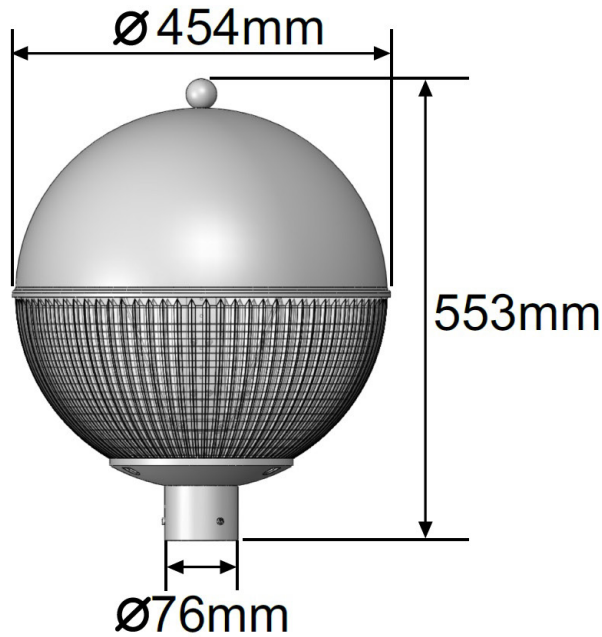

Specifications

Kemsing 45W

Item Number	Description	Light Source	LED Rating (lm)	Total Wattage (W)	Colour Name	CCT (K)	CRI	Voltage (VAC)	Driver Current (mA)	Luminaire Flux (lm)	Luminaire Efficacy (lm/W)	Kg	Unit Colour	Spigot Size (mm)
Standard - Black Top														
WG45-A5C-00B-76	Kemsing-45W-LED-AC-6K-Standard-BlackTop-76mm	LED	5,880	45	CW	6K	Ra>70	220-240	525	5,086	113	5.25	Black	76
WG45-A5N-00B-76	Kemsing-45W-LED-AC-4K-Standard-BlackTop-76mm	LED	5,880	45	NW	4K	Ra>70	220-240	525	5,086	113	5.25	Black	76
WG45-A5W-00B-76	Kemsing-45W-LED-AC-3K-Standard-BlackTop-76mm	LED	4,974	45	WW	3K	Ra>80	220-240	525	4,303	96	5.25	Black	76
Standard - Mini Photocell														
WG45-A5C-04B-76	Kemsing-45W-LED-AC-6K-Standard-M/Photocell-BlackTop-76mm	LED	5,880	45	CW	6K	Ra>70	220-240	525	5,086	113	5.25	Black	76
WG45-A5N-04B-76	Kemsing-45W-LED-AC-4K-Standard-M/Photocell-BlackTop-76mm	LED	5,880	45	NW	4K	Ra>70	220-240	525	5,086	113	5.25	Black	76
WG45-A5W-04B-76	Kemsing-45W-LED-AC-3K-Standard-M/Photocell-BlackTop-76mm	LED	4,974	45	WW	3K	Ra>80	220-240	525	4,303	96	5.25	Black	76
Dali														
WG45-A5C-20B-76	Kemsing-45W-LED-AC-6K-Dali-BlackTop-76mm	LED	5,880	45	CW	6K	Ra>70	220-240	525	5,086	113	5.25	Black	76
WG45-A5N-20B-76	Kemsing-45W-LED-AC-4K-Dali-BlackTop-76mm	LED	5,880	45	NW	4K	Ra>70	220-240	525	5,086	113	5.25	Black	76
WG45-A5W-20B-76	Kemsing-45W-LED-AC-3K-Dali-BlackTop-76mm	LED	4,974	45	WW	3K	Ra>80	220-240	525	4,303	96	5.25	Black	76

Legend: **M/Photocell** = Mini Photocell. **3K** = Warm White (3000K). **4K** = Neutral White (4000K). **6K** = Cool White (6000K). **WW** = Warm White. **NW** = Neutral White. **CW** = Cool White.

www.exteriorlights.co.uk
01689 606 342

V220615