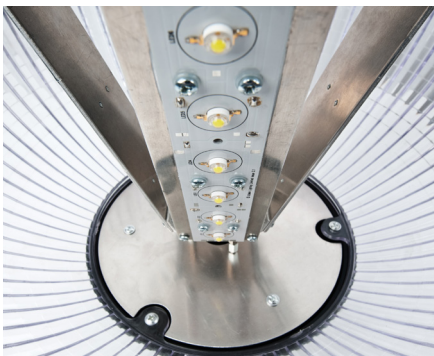

## Exterior Lights UK Ltd

The Kemsing is a high performance IP65 rated LED post top /globe.

Manufactured with high pressure die-cast aluminium and an elegant prismatic diffuser for an ornate feel and a controlled distribution of light.

## Features

- LED rating 5,880lm (4000K & 6000K).
- LED rating 4,974lm (3000K).
- Luminaire flux 5,086lm (4000K & 6000K).
- Luminaire flux 4,303lm (3000K).
- 3000K (WW), 4000K (NW) and 6000K (CW) colour temperature options.
- -20 to +40°C operating temperature.
- LED Life span > 100,000hrs.
- Easy access to LED and Driver via a removable head.
- Options available include Mini Photocell and Dali.
- Manufactured with high pressure die-cast aluminium.
- Diffuser manufactured from UV stabilised polycarbonate.
- Prismatic diffuser for an ornate feel and a controlled distribution of light.