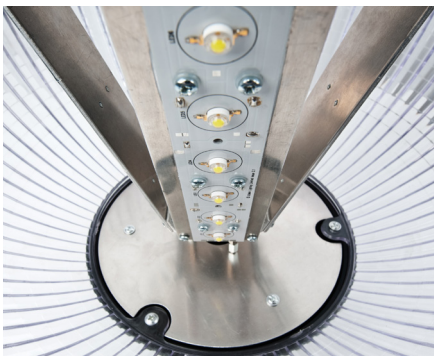

Exterior Lights UK Ltd

The Kemsing is a high performance IP65 rated LED post top / globe.

Manufactured with high pressure die-cast aluminium and an elegant prismatic diffuser for an ornate feel and a controlled distribution of light.

Options include Mini Photocell and Dali.

Kemsing 30W - LED Globe

Amenity Lighting

Features

- LED rating 3,960lm (4000K & 6000K).
- LED rating 3,350lm (3000K).
- Luminaire flux 3,425lm (4000K & 6000K).
- Luminaire flux 2,898lm (3000K).
- 3000K (WW), 4000K (NW) and 6000K (CW) colour temperature options.
- -20 to +40°C operating temperature.
- LED Life span > 100,000hrs.
- Easy access to LED and Driver via a removable head.
- Options available include Mini Photocell and Dali.
- Manufactured with high pressure die-cast aluminium.
- Diffuser manufactured from UV stabilised polycarbonate.
- Prismatic diffuser for an ornate feel and a controlled distribution of light.