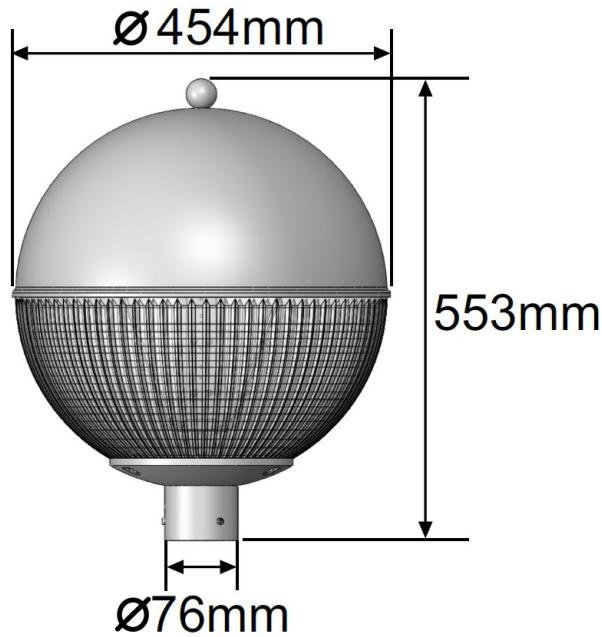

Specifications

Kemsing 30W

Item Number	Description	Light Source	LED Rating (lm)	Total Wattage (W)	Colour Name	CCT (K)	CRI	Voltage (VAC)	Driver Current (mA)	Luminaire Flux (lm)	Luminaire Efficacy (lm/W)	Kg	Unit Colour	Spigot Size (mm)
Standard - Black Top														
WG30-A3C-00B-76	Kemsing-30W-LED-AC-6K-Standard-BlackTop-76mm	LED	3,960	30	CW	6K	Ra>70	220-240	350	3,425	114	5.25	Black	76
WG30-A3N-00B-76	Kemsing-30W-LED-AC-4K-Standard-BlackTop-76mm	LED	3,960	30	NW	4K	Ra>70	220-240	350	3,425	114	5.25	Black	76
WG30-A3W-00B-76	Kemsing-30W-LED-AC-3K-Standard-BlackTop-76mm	LED	3,350	30	WW	3K	Ra>80	220-240	350	2,898	97	5.25	Black	76
Standard - Mini Photocell														
WG30-A3C-04B-76	Kemsing-30W-LED-AC-6K-Standard-M/Photocell-BlackTop-76mm	LED	3,960	30	CW	6K	Ra>70	220-240	350	3,425	114	5.25	Black	76
WG30-A3N-04B-76	Kemsing-30W-LED-AC-4K-Standard-M/Photocell-BlackTop-76mm	LED	3,960	30	NW	4K	Ra>70	220-240	350	3,425	114	5.25	Black	76
WG30-A3W-04B-76	Kemsing-30W-LED-AC-3K-Standard-M/Photocell-BlackTop-76mm	LED	3,350	30	WW	3K	Ra>80	220-240	350	2,898	97	5.25	Black	76
Dali														
WG30-A3C-20B-76	Kemsing-30W-LED-AC-6K-Dali-BlackTop-76mm	LED	3,960	30	CW	6K	Ra>70	220-240	350	3,425	114	5.25	Black	76
WG30-A3N-20B-76	Kemsing-30W-LED-AC-4K-Dali-BlackTop-76mm	LED	3,960	30	NW	4K	Ra>70	220-240	350	3,425	114	5.25	Black	76
WG30-A3W-20B-76	Kemsing-30W-LED-AC-3K-Dali-BlackTop-76mm	LED	3,350	30	WW	3K	Ra>80	220-240	350	2,898	97	5.25	Black	76

Legend: **M/Photocell** = Mini Photocell. **3K** = Warm White (3000K). **4K** = Neutral White (4000K). **6K** = Cool White (6000K). **WW** = Warm White. **NW** = Neutral White. **CW** = Cool White.

www.exteriorlights.co.uk

01689 606 342

V220615