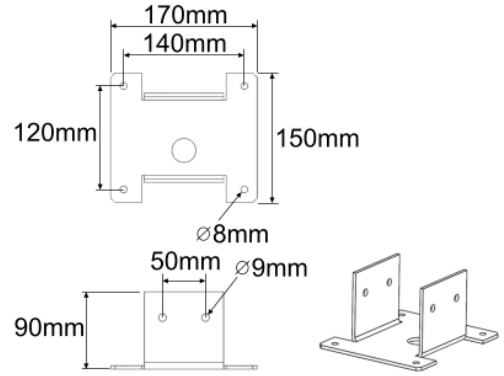

3000K (WW) and 6000K (CW) colour temperature options available.

Note: Due to natural variations in wood, grain and color, consistency may vary.

Eynsford 5W - LED Bollard

Bollard Lighting

Features

- LED rating 450lm (4000K & 6000K).
- LED rating 400lm (3000K).
- Luminaire flux 340lm (4000K & 6000K).
- Luminaire flux 302lm (3000K).
- 3000K (WW), 4000K (NW) and 6000K (CW) colour temperature options.
- Total wattage 5W.
- Protection degree IP65/IP68 - IK08.
- -20 to +40°C operating temperature.
- LED life span > 70,000hrs - Customer can replace LED lamp at end of life.
- Iroko wood with cleverly designed cut angles.
- Contains LED lamp that can be changed at end of life.
- Surface mount bracket available

Applications

- Prestigious Grounds
- Walk Ways
- Car Parks
- Security
- Parks and Gardens
- Amenity Areas

www.exteriorlights.co.uk

01689 606 342

94mm 94mm

1100mm

Specifications

Eynsford 5W

Item Number	Description	Light Source	LED Rating (lm)	Total Wattage (W)	Colour Name	CCT (K)	CRI	Voltage (VAC)	Driver Current (mA)	Luminaire Flux (lm)	Luminaire Efficacy (lm/W)	Kg	Wood
Standard													
NWPM-A3C-00-IR	Eynsford-5Watt-LED-AC-6K-Iroko	LED	450	5	Cool White	6K	Ra>70	220-240	350	340	68	4	Iroko
NWPM-A3N-00-IR	Eynsford-5Watt-LED-AC-4K-Iroko	LED	450	5	Neutral White	4K	Ra>70	220-240	350	340	68	4	Iroko
NWPM-A3W-00-IR	Eynsford-5Watt-LED-AC-3K-Iroko	LED	400	5	Warm White	3K	Ra>80	220-240	350	302	60	4	Iroko