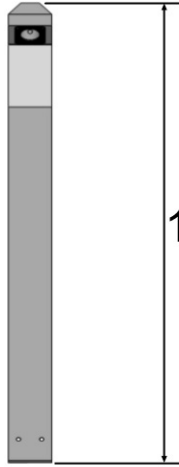

Exterior Lights UK Ltd

The Eynsford is a beautifully designed wooden bollard with a 120° beam LED, making an impressive addition to any project.

Manufactured from Iroko wood, the cleverly designed cut angle looks fantastic when approaching from any direction.

3000K (WW) and 6000K (CW) colour temperature options available.

Note: Due to natural variations in wood, grain and color, consistency may vary.

Eynsford 5W - LED Bollard

Bollard Lighting

Features

- LED rating 450lm (4000K & 6000K).
- LED rating 400lm (3000K).
- Luminaire flux 340lm (4000K & 6000K).
- Luminaire flux 302lm (3000K).
- 3000K (WW), 4000K (NW) and 6000K (CW) colour temperature options.
- Total wattage 5W.
- Protection degree IP65/IP68 - IK08.
- -20 to +40°C operating temperature.
- LED life span > 70,000hrs - Customer can replace LED lamp at end of life.
- Iroko wood with cleverly designed cut angles.
- Contains LED lamp that can be changed at end of life.
- Surface mount bracket available

Applications

- Prestigious Grounds
- Walk Ways
- Car Parks
- Security
- Parks and Gardens
- Amenity Areas

www.exteriorlights.co.uk

01689 606 342

94mm 94mm

1100mm

Specifications

Eynsford 5W

Item Number	Description	Light Source	LED Rating (lm)	Total Wattage (W)	Colour Name	CCT (K)	CRI	Voltage (VAC)	Driver Current (mA)	Luminaire Flux (lm)	Luminaire Efficacy (lm/W)	Kg	Wood
Standard													
NWPM-A3C-00-IR	Eynsford-5Watt-LED-AC-6K-Iroko	LED	450	5	Cool White	6K	Ra>70	220-240	350	340	68	4	Iroko
NWPM-A3N-00-IR	Eynsford-5Watt-LED-AC-4K-Iroko	LED	450	5	Neutral White	4K	Ra>70	220-240	350	340	68	4	Iroko
NWPM-A3W-00-IR	Eynsford-5Watt-LED-AC-3K-Iroko	LED	400	5	Warm White	3K	Ra>80	220-240	350	302	60	4	Iroko