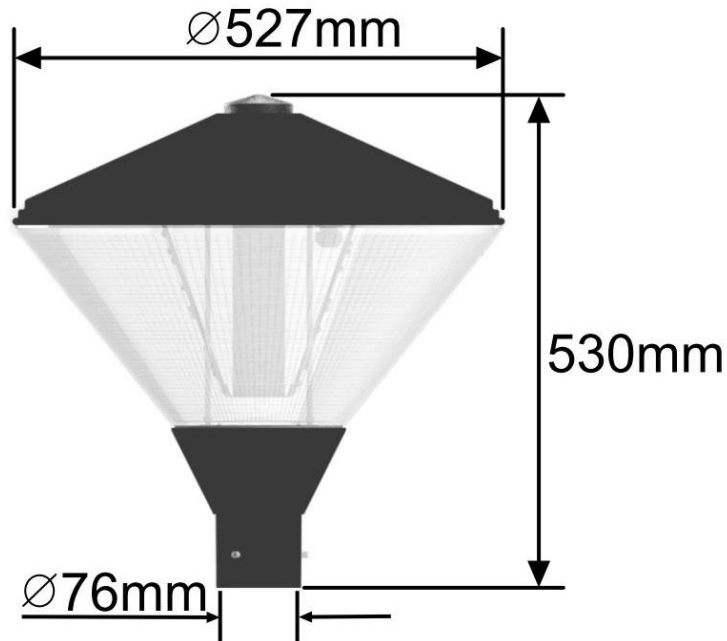

Specifications

Cranbrook 30W

Item Number	Description	Light Source	LED Rating (lm)	Total Wattage (W)	Colour Name	CCT(K)	CRI	Voltage (VAC)	Driver Current (mA)	Luminaire Flux (lm)	Luminaire Efficacy (lm/W)	Kg	Unit Colour	Spigot Size (mm)
Standard														
TP30-A3C-00B-76	Cranbrook-30W-LED-AC-6K-Std-76mm	LED	3,960	30	CW	6K	Ra>70	220-240	350	3,437	115	5.75	Black	76
TP30-A3N-00B-76	Cranbrook-30W-LED-AC-4K-Std-76mm	LED	3,960	30	NW	4K	Ra>70	220-240	350	3,437	115	5.75	Black	76
TP30-A3W-00B-76	Cranbrook-30W-LED-AC-3K-Std-76mm	LED	3,350	30	WW	3K	Ra>80	220-240	350	2,908	97	5.75	Black	76
Standard - Mini Photocell														
TP30-A3C-04B-76	Cranbrook-30W-LED-AC-6K-Std-M/Photocell-76mm	LED	3,960	30	CW	6K	Ra>70	220-240	350	3,437	115	5.75	Black	76
TP30-A3N-04B-76	Cranbrook-30W-LED-AC-4K-Std-M/Photocell-76mm	LED	3,960	30	NW	4K	Ra>70	220-240	350	3,437	115	5.75	Black	76
TP30-A3W-04B-76	Cranbrook-30W-LED-AC-3K-Std-M/Photocell-76mm	LED	3,350	30	WW	3K	Ra>80	220-240	350	2,908	97	5.75	Black	76
Standard - Nema Socket														
TP30-A3C-05B-76	Cranbrook-30W-LED-AC-6K-Std-NemaSocket-76mm	LED	3,960	30	CW	6K	Ra>70	220-240	350	3,437	115	5.75	Black	76
TP30-A3N-05B-76	Cranbrook-30W-LED-AC-4K-Std-NemaSocket-76mm	LED	3,960	30	NW	4K	Ra>70	220-240	350	3,437	115	5.75	Black	76
TP30-A3W-05B-76	Cranbrook-30W-LED-AC-3K-Std-NemaSocket-76mm	LED	3,350	30	WW	3K	Ra>80	220-240	350	2,908	97	5.75	Black	76
Dali														
TP30-A3C-20B-76	Cranbrook-30W-LED-AC-6K-Dali-76mm	LED	3,960	30	CW	6K	Ra>70	220-240	350	3,437	115	5.75	Black	76
TP30-A3N-20B-76	Cranbrook-30W-LED-AC-4K-Dali-76mm	LED	3,960	30	NW	4K	Ra>70	220-240	350	3,437	115	5.75	Black	76
TP30-A3W-20B-76	Cranbrook-30W-LED-AC-3K-Dali-76mm	LED	3,350	30	WW	3K	Ra>80	220-240	350	2,908	97	5.75	Black	76

Legend: **M/Photocell** = Mini Photocell. **3K** = Warm White (3000K). **4K** = Neutral White (4000K). **6K** = Cool White (6000K). **WW** = Warm White. **NW** = Neutral White. **CW** = Cool White.

www.exteriorlights.co.uk
01689 606 342

V220615