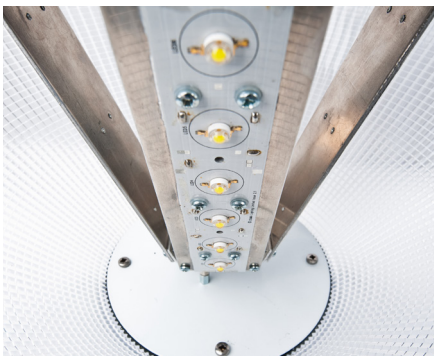

Exterior Lights UK Ltd

The Cranbrook is a traditional IP65 rated LED Post Top with a 360° light distribution.

Manufactured with high pressure die-cast aluminium and a prismatic diffuser for a controlled distribution of light.

Options include Mini Photocell, Nema Socket and Dali.

Cranbrook 30W - LED Post Top

Amenity Lighting

Features

- LED rating 3,960lm (4000K & 6000K).
- LED rating 3,350lm (3000K).
- Luminaire flux 3,437lm (4000K & 6000K).
- Luminaire flux 2,908lm (3000K).
- 3000K (WW), 4000K (NW) and 6000K (CW) colour temperature options.
- -20 to +40°C operating temperature .
- LED Life span > 100,000hrs.
- Easy access to LED and Driver via a removable head.
- Options available include Mini Photocell, Nema Socket and Dali.
- Manufactured with high pressure die-cast aluminium.
- Diffuser manufactured from UV stabilised polycarbonate.
- Prismatic diffuser for a controlled distribution of light.
- Corrosion resistant polyester powder coating.