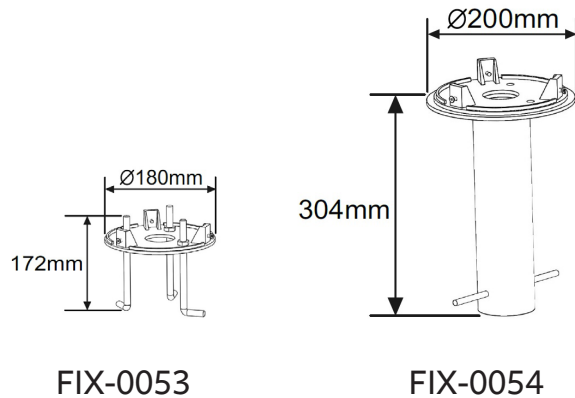

Fixing Options

Specifications

Chilham 10W

Item Number	Description	Light Source	LED Rating (lm)	Total Wattage (W)	Colour Name	CCT (K)	CRI	Voltage (VAC)	Driver Current (mA)	Luminaire Flux (lm)	Luminaire Efficacy (lm/W)	Kg	Unit Colour
Standard													
HB10-A1C-00B	Chilham-10W-LED-AC-6K-Std-Black	LED	1,320	10	CW	6K	Ra>70	220-240	175	937	94	6.25	Black
HB10-A1N-00B	Chilham-10W-LED-AC-4K-Std-Black	LED	1,320	10	NW	4K	Ra>70	220-240	175	937	94	6.25	Black
HB10-A1W-00B	Chilham-10W-LED-AC-3K-Std-Black	LED	1,117	10	WW	3K	Ra>80	220-240	175	793	79	6.25	Black
Standard - Emergency													
HB10-A1C-01B	Chilham-10W-LED-AC-6K-Std-E3-Black	LED	1,320	10	CW	6K	Ra>70	220-240	175	937	94	7.25	Black
HB10-A1N-01B	Chilham-10W-LED-AC-4K-Std-E3-Black	LED	1,320	10	NW	4K	Ra>70	220-240	175	937	94	7.25	Black
HB10-A1W-01B	Chilham-10W-LED-AC-3K-Std-E3-Black	LED	1,117	10	WW	3K	Ra>80	220-240	175	793	79	7.25	Black
Standard - Mini Photocell													
HB10-A1C-04B	Chilham-10W-LED-AC-6K-Std-M/Photocell-Black	LED	1,320	10	CW	6K	Ra>70	220-240	175	937	94	6.25	Black
HB10-A1N-04B	Chilham-10W-LED-AC-4K-Std-M/Photocell-Black	LED	1,320	10	NW	4K	Ra>70	220-240	175	937	94	6.25	Black
HB10-A1W-04B	Chilham-10W-LED-AC-3K-Std-M/Photocell-Black	LED	1,117	10	WW	3K	Ra>80	220-240	175	793	79	6.25	Black
Standard - Mini Photocell - Emergency													
HB10-A1C-10B	Chilham-10W-LED-AC-6K-Std-M/Photocell-E3-Black	LED	1,320	10	CW	6K	Ra>70	220-240	175	937	94	7.25	Black
HB10-A1N-10B	Chilham-10W-LED-AC-4K-Std-M/Photocell-E3-Black	LED	1,320	10	NW	4K	Ra>70	220-240	175	937	94	7.25	Black
HB10-A1W-10B	Chilham-10W-LED-AC-3K-Std-M/Photocell-E3-Black	LED	1,117	10	WW	3K	Ra>80	220-240	175	793	79	7.25	Black