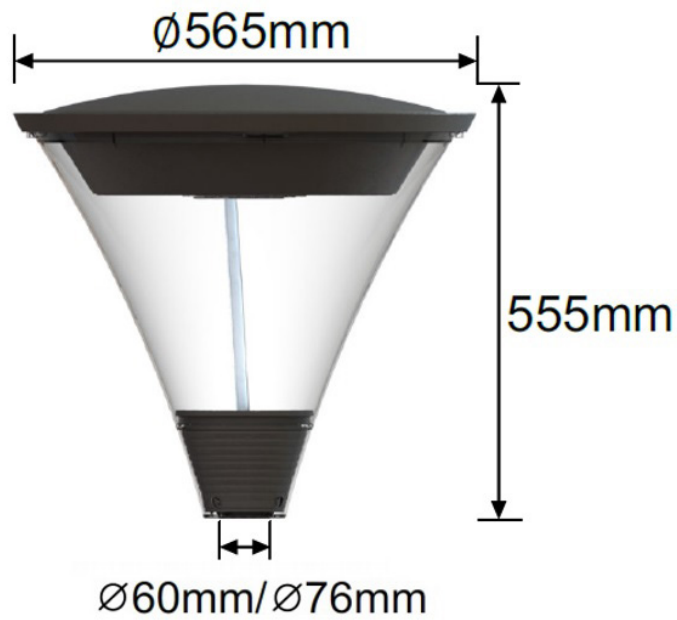

Specifications

Broadstairs 30W

Item Number	Description	Light Source	LED Rating (lm)	Total Wattage (W)	CCT (K)	CRI	Voltage (VAC)	Luminaire Flux (lm)	Luminaire Efficacy (lm/W)	Kg	Unit Colour	Spigot Size (mm)
Standard - 76mm Spigot												
MP30-AC-00B-76-SYM	Broadstairs-30W-LED-AC-6K-Std-Black-76mm-SYM	LED	4,532	30	6K	Ra>70	220-240	4,169	139	9.0	Black	76
MP30-AC-00B-76-A/SYM	Broadstairs-30W-LED-AC-6K-Std-Black-76mm-A/SYM	LED	4,532	30	6K	Ra>70	220-240	4,169	139	9.0	Black	76
MP30-AN-00B-76-SYM	Broadstairs-30W-LED-AC-4K-Std-Black-76mm-SYM	LED	4,532	30	4K	Ra>70	220-240	4,169	139	9.0	Black	76
MP30-AN-00B-76-A/SYM	Broadstairs-30W-LED-AC-4K-Std-Black-76mm-A/SYM	LED	4,532	30	4K	Ra>70	220-240	4,169	139	9.0	Black	76
MP30-AW-00B-76-SYM	Broadstairs-30W-LED-AC-3K-Std-Black-76mm-SYM	LED	3,843	30	3K	Ra>70	220-240	3,535	118	9.0	Black	76
MP30-AW-00B-76-A/SYM	Broadstairs-30W-LED-AC-3K-Std-Black-76mm-A/SYM	LED	3,843	30	3K	Ra>70	220-240	3,535	118	9.0	Black	76
Standard - 60mm Spigot												
MP30-AC-00B-60-SYM	Broadstairs-30W-LED-AC-6K-Std-Black-60mm-SYM	LED	4,532	30	6K	Ra>70	220-240	4,169	139	9.0	Black	60
MP30-AC-00B-60-A/SYM	Broadstairs-30W-LED-AC-6K-Std-Black-60mm-A/SYM	LED	4,532	30	6K	Ra>70	220-240	4,169	139	9.0	Black	60
MP30-AN-00B-60-SYM	Broadstairs-30W-LED-AC-4K-Std-Black-60mm-SYM	LED	4,532	30	4K	Ra>70	220-240	4,169	139	9.0	Black	60
MP30-AN-00B-60-A/SYM	Broadstairs-30W-LED-AC-4K-Std-Black-60mm-A/SYM	LED	4,532	30	4K	Ra>70	220-240	4,169	139	9.0	Black	60
MP30-AW-00B-60-SYM	Broadstairs-30W-LED-AC-3K-Std-Black-60mm-SYM	LED	3,843	30	3K	Ra>70	220-240	3,535	118	9.0	Black	60
MP30-AW-00B-60-A/SYM	Broadstairs-30W-LED-AC-3K-Std-Black-60mm-A/SYM	LED	3,843	30	3K	Ra>70	220-240	3,535	118	9.0	Black	60

Legend: **M/Photocell** = Mini Photocell. **SYM** = Symmetrical. **A/SYM** = Asymmetrical.
3K = Warm White (3000K). **4K** = Neutral White (4000K). **6K** = Cool White (6000K).