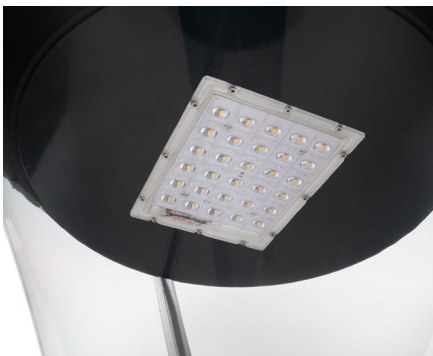

Exterior Lights UK Ltd

The Broadstairs is a modern IP65 / IK08 LED post top with a choice of asymmetric or symmetric light distribution.

Manufactured from UV stabilised polycarbonate and incorporating the latest LED and LED driver technology.

Options include Mini Photocell, Nema Socket and spigot entry size.

Broadstairs 30W - LED Post Top

Amenity Lighting

Features

- LED rating 4,532lm (4000K & 6000K).
- LED rating 3,843lm (3000K).
- Luminaire flux 4,169lm (4000K & 6000K).
- Luminaire flux 3,535lm (3000K).
- 3000K (WW), 4000K (NW) and 6000K (CW) colour temperature options.
- Cree LEDs & Premium Driver.
- -20 to +40°C operating temperature.
- LED Life span > 100,000hrs.
- Easy access to LED and Driver via a removable head.
- Optional Mini Photocell.
- Symmetrical & Asymmetrical LED Optics
- Manufactured from UV stabilised polycarbonate.
- RAL 9005 (Black) epoxy powder paint finish.