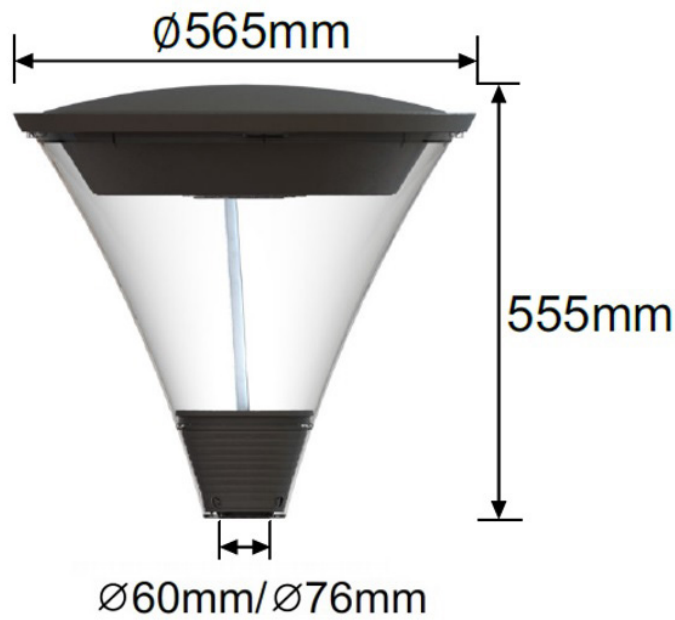

Specifications

Broadstairs 20W

Item Number	Description	Light Source	LED Rating (lm)	Total Wattage (W)	CCT (K)	CRI	Voltage (VAC)	Luminaire Flux (lm)	Luminaire Efficacy (lm/W)	Kg	Unit Colour	Spigot Size (mm)
Standard - 76mm Spigot												
MP20-AC-00B-76-SYM	Broadstairs-20W-LED-AC-6K-Std-Black-76mm-SYM	LED	2,822	20	6K	Ra>70	220-240	2,596	130	9.0	Black	76
MP20-AC-00B-76-A/SYM	Broadstairs-20W-LED-AC-6K-Std-Black-76mm-A/SYM	LED	2,822	20	6K	Ra>70	220-240	2,596	130	9.0	Black	76
MP20-AN-00B-76-SYM	Broadstairs-20W-LED-AC-4K-Std-Black-76mm-SYM	LED	2,822	20	4K	Ra>70	220-240	2,596	130	9.0	Black	76
MP20-AN-00B-76-A/SYM	Broadstairs-20W-LED-AC-4K-Std-Black-76mm-A/SYM	LED	2,822	20	4K	Ra>70	220-240	2,596	130	9.0	Black	76
MP20-AW-00B-76-SYM	Broadstairs-20W-LED-AC-3K-Std-Black-76mm-SYM	LED	2,393	20	3K	Ra>70	220-240	2,201	110	9.0	Black	76
MP20-AW-00B-76-A/SYM	Broadstairs-20W-LED-AC-3K-Std-Black-76mm-A/SYM	LED	2,393	20	3K	Ra>70	220-240	2,201	110	9.0	Black	76
Standard - 60mm Spigot												
MP20-AC-00B-60-SYM	Broadstairs-20W-LED-AC-6K-Std-Black-60mm-SYM	LED	2,822	20	6K	Ra>70	220-240	2,596	130	9.0	Black	60
MP20-AC-00B-60-A/SYM	Broadstairs-20W-LED-AC-6K-Std-Black-60mm-A/SYM	LED	2,822	20	6K	Ra>70	220-240	2,596	130	9.0	Black	60
MP20-AN-00B-60-SYM	Broadstairs-20W-LED-AC-4K-Std-Black-60mm-SYM	LED	2,822	20	4K	Ra>70	220-240	2,596	130	9.0	Black	60
MP20-AN-00B-60-A/SYM	Broadstairs-20W-LED-AC-4K-Std-Black-60mm-A/SYM	LED	2,822	20	4K	Ra>70	220-240	2,596	130	9.0	Black	60
MP20-AW-00B-60-SYM	Broadstairs-20W-LED-AC-3K-Std-Black-60mm-SYM	LED	2,393	20	3K	Ra>70	220-240	2,201	110	9.0	Black	60
MP20-AW-00B-60-A/SYM	Broadstairs-20W-LED-AC-3K-Std-Black-60mm-A/SYM	LED	2,393	20	3K	Ra>70	220-240	2,201	110	9.0	Black	60

Legend: **M/Photocell** = Mini Photocell. **SYM** = Symmetrical. **A/SYM** = Asymmetrical.
3K = Warm White (3000K). **4K** = Neutral White (4000K). **6K** = Cool White (6000K).