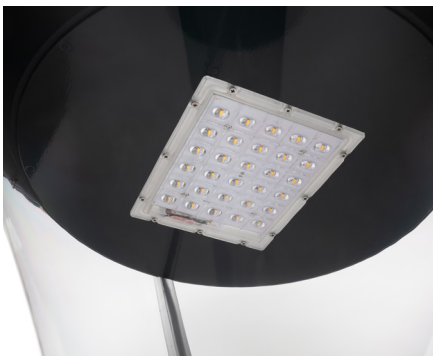

## Exterior Lights UK Ltd

The Broadstairs is a modern IP65 / IK08 LED post top with a choice of asymmetric or symmetric light distribution.

Manufactured from UV stabilised polycarbonate and incorporating the latest LED and LED driver technology.

# Broadstairs 20W - LED Post Top

## Features

- LED rating 2,822lm (4000K & 6000K).
- LED rating 2,393lm (3000K).
- Luminaire flux 2,596lm (4000K & 6000K).
- Luminaire flux 2,201lm (3000K).
- 3000K (WW), 4000K (NW) and 6000K (CW) colour temperature options.
- Cree LEDs & Premium Driver.
- -20 to +40°C operating temperature.
- LED Life span > 100,000hrs.
- Easy access to LED and Driver via a removable head.
- Optional Mini Photocell.
- Symmetrical & Asymmetrical LED Optics
- Manufactured from UV stabilised polycarbonate.
- RAL 9005 (Black) epoxy powder paint finish.