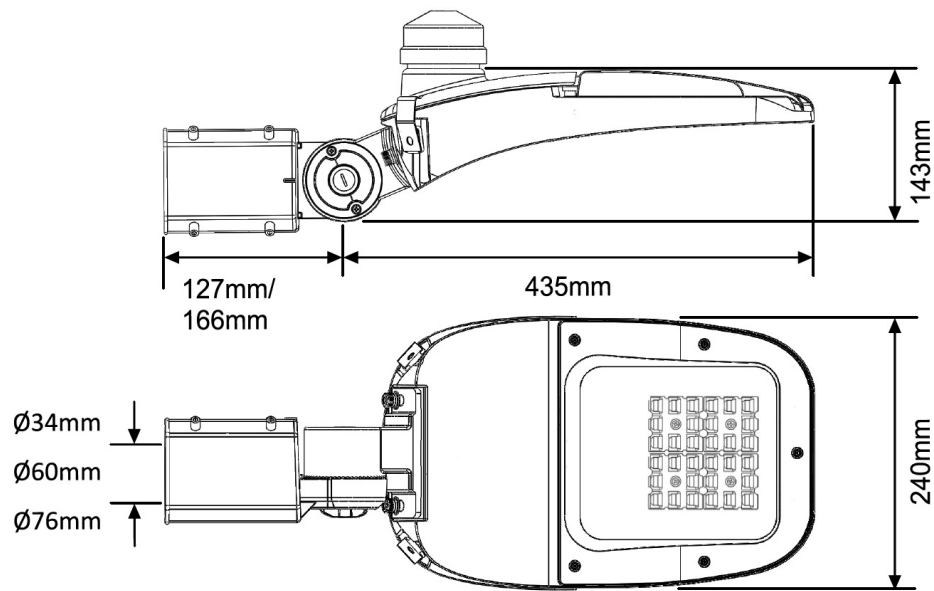

Specifications

Bodium 70W

Item Number	Description	Light Source	LED Rating (lm)	Total Wattage(W)	Colour Name	CCT (K)	CRI	Voltage	Drive Current	Luminaire Flux (lm)	Luminaire Efficacy (lm/W)	Kg	Unit Colour (RAL)	Spigot Size (mm)	
Standard - 6K															
F70-A7C-00G-34	Bodium-70W-LED-AC-6K-Std-Grey-34mm	LED	10,336	70	CW	6K	Ra>70	220-240	700	9,251	132	6.0	Grey	34	
F70-A7C-00G-60	Bodium-70W-LED-AC-6K-Std-Grey-60mm	LED	10,336	70	CW	6K	Ra>70	220-240	700	9,251	132	6.0	Grey	60	
F70-A7C-00G-76	Bodium-70W-LED-AC-6K-Std-Grey-76mm	LED	10,336	70	CW	6K	Ra>70	220-240	700	9,251	132	6.0	Grey	76	
Standard - 4K															
F70-A7N-00G-34	Bodium-70W-LED-AC-4K-Std-Grey-34mm	LED	10,336	70	NW	4K	Ra>70	220-240	700	9,251	132	6.0	Grey	34	
F70-A7N-00G-60	Bodium-70W-LED-AC-4K-Std-Grey-60mm	LED	10,336	70	NW	4K	Ra>70	220-240	700	9,251	132	6.0	Grey	60	
F70-A7N-00G-76	Bodium-70W-LED-AC-4K-Std-Grey-76mm	LED	10,336	70	NW	4K	Ra>70	220-240	700	9,251	132	6.0	Grey	76	
Standard - 3K															
F70-A7W-00G-34	Bodium-70W-LED-AC-3K-Std-Grey-34mm	LED	8,744	70	WW	3K	Ra>80	220-240	700	7,826	112	6.0	Grey	34	
F70-A7W-00G-60	Bodium-70W-LED-AC-3K-Std-Grey-60mm	LED	8,744	70	WW	3K	Ra>80	220-240	700	7,826	112	6.0	Grey	60	
F70-A7W-00G-76	Bodium-70W-LED-AC-3K-Std-Grey-76mm	LED	8,744	70	WW	3K	Ra>80	220-240	700	7,826	112	6.0	Grey	76	
Standard - Nema Socket - 6K															
F70-A7C-05G-34	Bodium-70W-LED-AC-6K-Std-Nema Socket-Grey-34mm	LED	10,336	70	CW	6K	Ra>70	220-240	700	9,251	132	6.0	Grey	34	
F70-A7C-05G-60	Bodium-70W-LED-AC-6K-Std-Nema Socket-Grey-60mm	LED	10,336	70	CW	6K	Ra>70	220-240	700	9,251	132	6.0	Grey	60	
F70-A7C-05G-76	Bodium-70W-LED-AC-6K-Std-Nema Socket-Grey-76mm	LED	10,336	70	CW	6K	Ra>70	220-240	700	9,251	132	6.0	Grey	76	
Standard - Nema Socket - 4K															
F70-A7N-05G-34	Bodium-70W-LED-AC-4K-Std-Nema Socket-Grey-34mm	LED	10,336	70	NW	4K	Ra>70	220-240	700	9,251	132	6.0	Grey	34	
F70-A7N-05G-60	Bodium-70W-LED-AC-4K-Std-Nema Socket-Grey-60mm	LED	10,336	70	NW	4K	Ra>70	220-240	700	9,251	132	6.0	Grey	60	
F70-A7N-05G-76	Bodium-70W-LED-AC-4K-Std-Nema Socket-Grey-76mm	LED	10,336	70	NW	4K	Ra>70	220-240	700	9,251	132	6.0	Grey	76