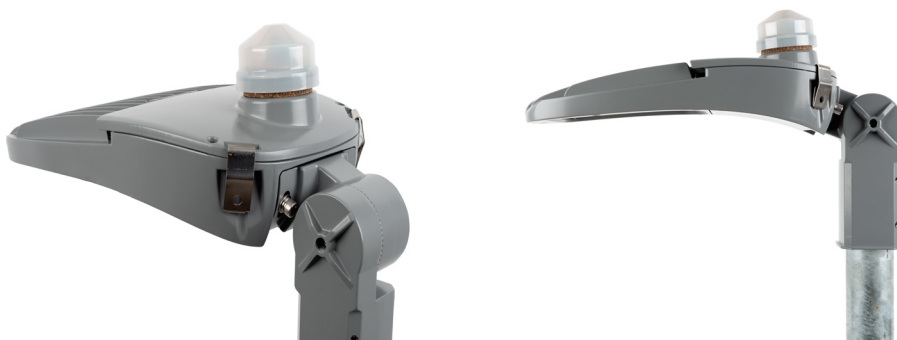

Exterior Lights UK Ltd

The Bodium 70W is a high performance IP65 rated street light optimised for high uniformity and maximum spacing's between columns.

Manufactured from aluminium die-cast housing, stainless steel fixings and featuring a high impact glass cover for additional protection.

Options include Nema socket, LED colour temperature, housing colour and spigot size.

Bodium 70W - LED Street Light

Street Lighting

Features

- LED rating 10,336lm (4000K & 6000K)
- LED rating 8,744lm (3000K)
- Luminaire flux 9,251lm (4000K & 6000K)
- Luminaire flux 7,826lm (3000K)
- Total wattage 70W
- -20 to +40°C operating temperature.
- LED Life span > 100,000hrs.
- Osram LED and Osram Driver.
- Post-top or side-entry, 34/60/76mm spigot options.
- Aluminium die-casting housing for maximum heat dissipation
- Optimised optics for high uniformity and maximum spacing's between columns.