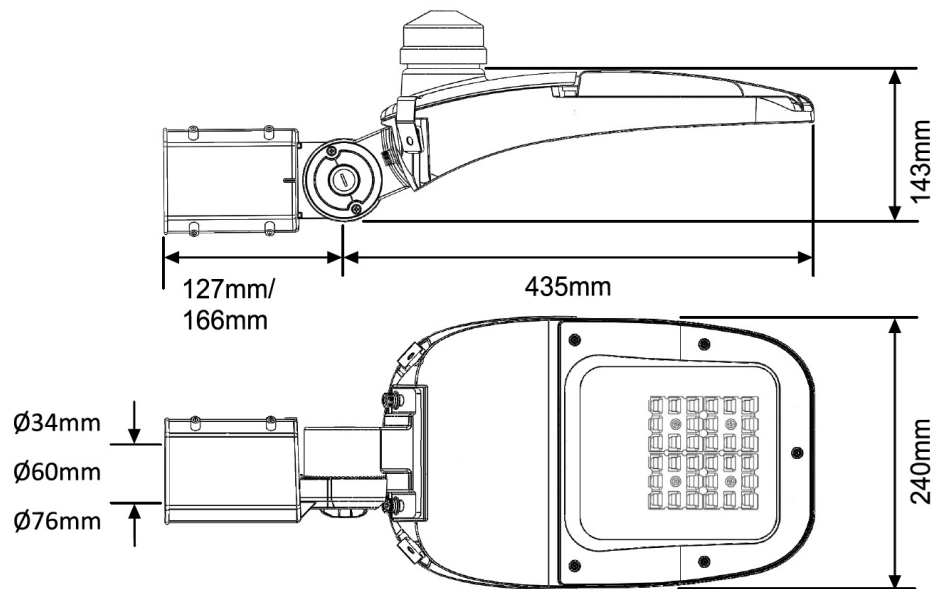

Specifications

Bodium 60W

Item Number	Description	Light Source	LED Rating (lm)	Total Wattage(W)	Colour Name	CCT (K)	CRI	Voltage	Drive Current	Luminaire Flux (lm)	Luminaire Efficacy (lm/W)	Kg	Unit Colour (RAL)	Spigot Size (mm)	
Standard - 6K															
F60-A6C-00G-34	Bodium-60W-LED-AC-6K-Std-Grey-34mm	LED	8,832	60	CW	6K	Ra>70	220-240	600	7,905	132	6.0	Grey	34	
F60-A6C-00G-60	Bodium-60W-LED-AC-6K-Std-Grey-60mm	LED	8,832	60	CW	6K	Ra>70	220-240	600	7,905	132	6.0	Grey	60	
F60-A6C-00G-76	Bodium-60W-LED-AC-6K-Std-Grey-76mm	LED	8,832	60	CW	6K	Ra>70	220-240	600	7,905	132	6.0	Grey	76	
Standard - 4K															
F60-A6N-00G-34	Bodium-60W-LED-AC-4K-Std-Grey-34mm	LED	8,832	60	NW	4K	Ra>70	220-240	600	7,905	132	6.0	Grey	34	
F60-A6N-00G-60	Bodium-60W-LED-AC-4K-Std-Grey-60mm	LED	8,832	60	NW	4K	Ra>70	220-240	600	7,905	132	6.0	Grey	60	
F60-A6N-00G-76	Bodium-60W-LED-AC-4K-Std-Grey-76mm	LED	8,832	60	NW	4K	Ra>70	220-240	600	7,905	132	6.0	Grey	76	
Standard - 3K															
F60-A6W-00G-34	Bodium-60W-LED-AC-3K-Std-Grey-34mm	LED	7,472	60	WW	3K	Ra>80	220-240	600	6,687	111	6.0	Grey	34	
F60-A6W-00G-60	Bodium-60W-LED-AC-3K-Std-Grey-60mm	LED	7,472	60	WW	3K	Ra>80	220-240	600	6,687	111	6.0	Grey	60	
F60-A6W-00G-76	Bodium-60W-LED-AC-3K-Std-Grey-76mm	LED	7,472	60	WW	3K	Ra>80	220-240	600	6,687	111	6.0	Grey	76	
Standard - Nema Socket - 6K															
F60-A6C-05G-34	Bodium-60W-LED-AC-6K-Std-Nema Socket-Grey-34mm	LED	8,832	60	CW	6K	Ra>70	220-240	600	7,905	132	6.0	Grey	34	
F60-A6C-05G-60	Bodium-60W-LED-AC-6K-Std-Nema Socket-Grey-60mm	LED	8,832	60	CW	6K	Ra>70	220-240	600	7,905	132	6.0	Grey	60	
F60-A6C-05G-76	Bodium-60W-LED-AC-6K-Std-Nema Socket-Grey-76mm	LED	8,832	60	CW	6K	Ra>70	220-240	600	7,905	132	6.0	Grey	76	
Standard - Nema Socket - 4K															
F60-A6N-05G-34	Bodium-60W-LED-AC-4K-Std-Nema Socket-Grey-34mm	LED	8,832	60	NW	4K	Ra>70	220-240	600	7,905	132	6.0	Grey	34	
F60-A6N-05G-60	Bodium-60W-LED-AC-4K-Std-Nema Socket-Grey-60mm	LED	8,832	60	NW	4K	Ra>70	220-240	600	7,905	132	6.0	Grey	60	
F60-A6N-05G-76	Bodium-60W-LED-AC-4K-Std-Nema Socket-Grey-76mm	LED	8,832	60	NW	4K	Ra>70	220-240	600	7,905	132	6.0	Grey	76