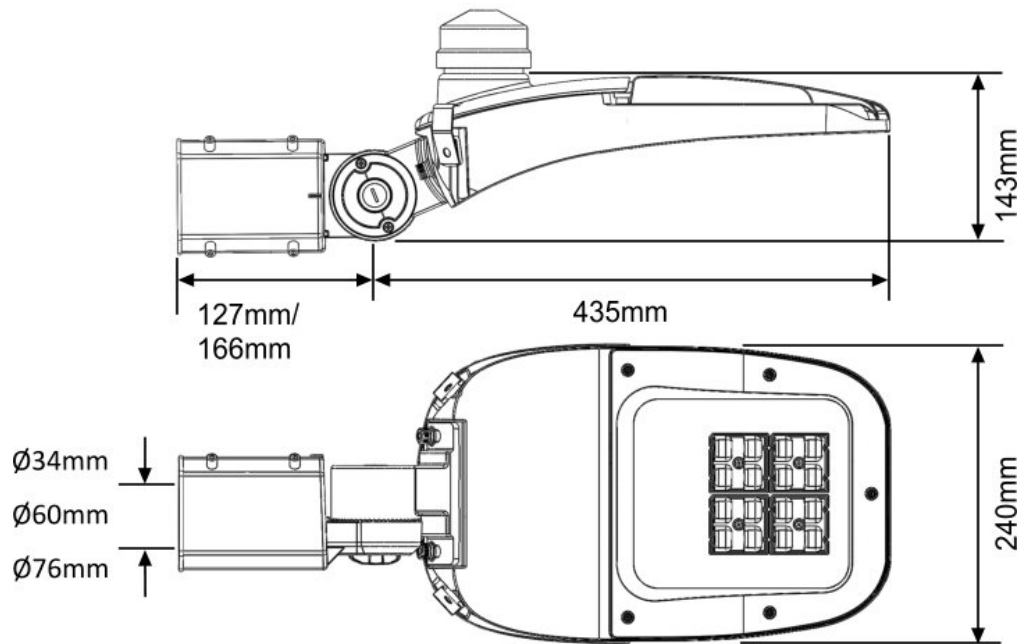

Specifications

Bodium 30W

Item Number	Description	Light Source	LED Rating (lm)	Total Wattage(W)	Colour Name	CCT (K)	CRI	Voltage	Drive Current	Luminaire Flux (lm)	Luminaire Efficacy (lm/W)	Kg	Unit Colour	Spigot Size (mm)
Standard - 6K														
F30-A5C-00G-34	Bodium-30W-LED-AC-6K-Std-Grey-34mm	LED	3,920	30	CW	6K	Ra>70	220-240	525	3,450	115	6.0	Grey	34
F30-A5C-00G-60	Bodium-30W-LED-AC-6K-Std-Grey-60mm	LED	3,920	30	CW	6K	Ra>70	220-240	525	3,450	115	6.0	Grey	60
F30-A5C-00G-76	Bodium-30W-LED-AC-6K-Std-Grey-76mm	LED	3,920	30	CW	6K	Ra>70	220-240	525	3,450	115	6.0	Grey	76
Standard - 4K														
F30-A5N-00G-34	Bodium-30W-LED-AC-4K-Std-Grey-34mm	LED	3,920	30	NW	4K	Ra>70	220-240	525	3,450	115	6.0	Grey	34
F30-A5N-00G-60	Bodium-30W-LED-AC-4K-Std-Grey-60mm	LED	3,920	30	NW	4K	Ra>70	220-240	525	3,450	115	6.0	Grey	60
F30-A5N-00G-76	Bodium-30W-LED-AC-4K-Std-Grey-76mm	LED	3,920	30	NW	4K	Ra>70	220-240	525	3,450	115	6.0	Grey	76
Standard - 3K														
F30-A5W-00G-34	Bodium-30W-LED-AC-3K-Std-Grey-34mm	LED	3,317	30	WW	3K	Ra>80	220-240	525	2,919	97	6.0	Grey	34
F30-A5W-00G-60	Bodium-30W-LED-AC-3K-Std-Grey-60mm	LED	3,317	30	WW	3K	Ra>80	220-240	525	2,919	97	6.0	Grey	60
F30-A5W-00G-76	Bodium-30W-LED-AC-3K-Std-Grey-76mm	LED	3,317	30	WW	3K	Ra>80	220-240	525	2,919	97	6.0	Grey	76
Standard - Nema Socket - 6K														
F30-A5C-05G-34	Bodium-30W-LED-AC-6K-Std-Nema Socket-Grey-34mm	LED	3,920	30	CW	6K	Ra>70	220-240	525	3,450	115	6.0	Grey	34
F30-A5C-05G-60	Bodium-30W-LED-AC-6K-Std-Nema Socket-Grey-60mm	LED	3,920	30	CW	6K	Ra>70	220-240	525	3,450	115	6.0	Grey	60
F30-A5C-05G-76	Bodium-30W-LED-AC-6K-Std-Nema Socket-Grey-76mm	LED	3,920	30	CW	6K	Ra>70	220-240	525	3,450	115	6.0	Grey	76
Standard - Nema Socket - 4K														
F30-A5N-05G-34	Bodium-30W-LED-AC-4K-Std-Nema Socket-Grey-34mm	LED	3,920	30	NW	4K	Ra>70	220-240	525	3,450	115	6.0	Grey	34
F30-A5N-05G-60	Bodium-30W-LED-AC-4K-Std-Nema Socket-Grey-60mm	LED	3,920	30	NW	4K	Ra>70	220-240	525	3,450	115	6.0	Grey	60
F30-A5N-05G-76	Bodium-30W-LED-AC-4K-Std-Nema Socket-Grey-76mm	LED	3,920	30	NW	4K	Ra>70	220-240	525	3,450	115	6.0	Grey	76